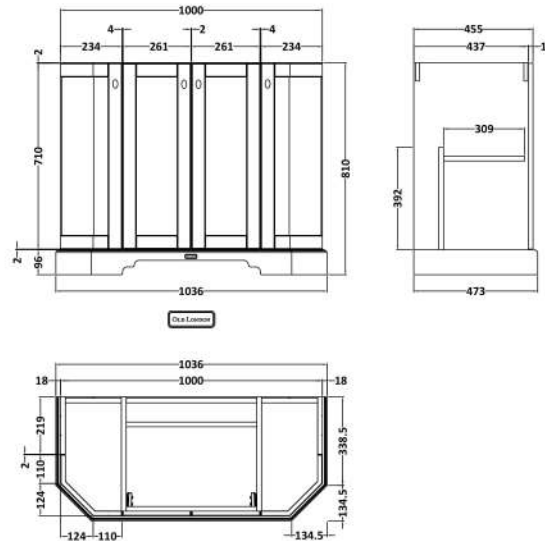

Sales Code: LOF284

Description: 1000 4-Door Angled Unit & Marble Top 1Th

Packaging Details

Barcode: 5056462602738

Sales Code: LON206

Description: 1000 4-Door Angled Basin Unit

Product Dimensions

| | |
|-------------------|------|
| Height (mm): | 810 |
| Width (mm): | 1036 |
| Depth (mm): | 473 |
| Nett Weight (kg): | 42.5 |

Packaging Dimensions

| | |
|--------------------|------|
| Height (mm): | 850 |
| Width (mm): | 1055 |
| Depth (mm): | 510 |
| Gross Weight (kg): | 43.5 |

Packaging Data

| | |
|---------------|---------------------|
| Box Colour: | Brown Cardboard Box |
| Box Qty: | 1 |
| Label Size: | 150 x 100 |
| Label Colour: | White Label |
| Label Qty: | 2 |

Outer Box Dimensions (If Applicable)

| | |
|--------------------|---------------|
| Height (mm): | |
| Width (mm): | |
| Depth (mm): | |
| Gross Weight (kg): | |
| Barcode: | 5056211871798 |

Product Details

Sales Code: LOM271

Description: 1000 Single Bowl Angled Marble Top 1Th

Product Dimensions

| | |
|-------------------|------|
| Height (mm): | 268 |
| Width (mm): | 1020 |
| Depth (mm): | 470 |
| Nett Weight (kg): | 18 |