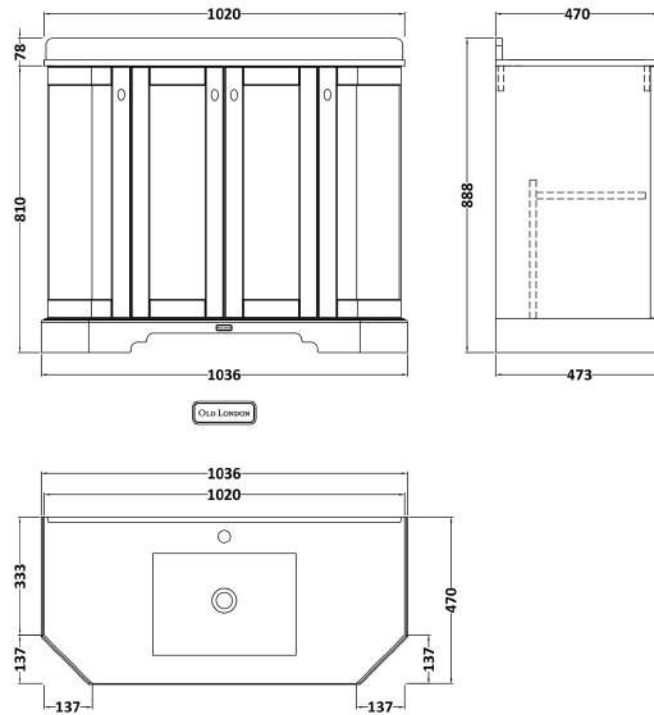

Sales Code: LOF284

Description: 1000 4-Door Angled Unit & Marble Top 1Th

Packaging Details

Barcode: 5056462602738

Sales Code: LON206

Description: 1000 4-Door Angled Basin Unit

Product Dimensions

| | |
|-------------------|------|
| Height (mm): | 810 |
| Width (mm): | 1036 |
| Depth (mm): | 473 |
| Nett Weight (kg): | 42.5 |

Packaging Dimensions

| | |
|--------------------|------|
| Height (mm): | 850 |
| Width (mm): | 1055 |
| Depth (mm): | 510 |
| Gross Weight (kg): | 43.5 |

Packaging Data

| | |
|---------------|---------------------|
| Box Colour: | Brown Cardboard Box |
| Box Qty: | 1 |
| Label Size: | 150 x 100 |
| Label Colour: | White Label |
| Label Qty: | 2 |

Outer Box Dimensions (If Applicable)

| | |
|--------------------|---------------|
| Height (mm): | |
| Width (mm): | |
| Depth (mm): | |
| Gross Weight (kg): | |
| Barcode: | 5056211871798 |

Product Details

Sales Code: LOM271

Description: 1000 Single Bowl Angled Marble Top 1Th

Product Dimensions

| | |
|-------------------|------|
| Height (mm): | 268 |
| Width (mm): | 1020 |
| Depth (mm): | 470 |
| Nett Weight (kg): | 18 |