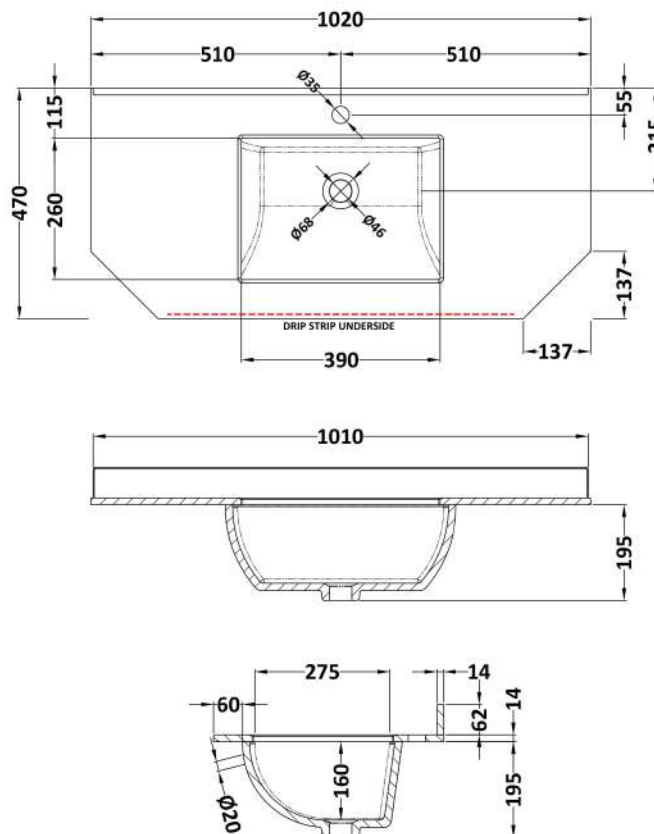

Packaging Dimensions

| | |
|--------------------|------|
| Height (mm): | 850 |
| Width (mm): | 1055 |
| Depth (mm): | 510 |
| Gross Weight (kg): | 43.5 |

Packaging Data

| | |
|---------------|---------------------|
| Box Colour: | Brown Cardboard Box |
| Box Qty: | 1 |
| Label Size: | 150 x 100 |
| Label Colour: | White Label |
| Label Qty: | 2 |

Outer Box Dimensions (If Applicable)

| | |
|--------------------|---------------|
| Height (mm): | |
| Width (mm): | |
| Depth (mm): | |
| Gross Weight (kg): | |
| Barcode: | 5056211871798 |

Product Details

Sales Code: LOM271

Description: 1000 Single Bowl Angled Marble Top 1Th

Product Dimensions

| | |
|-------------------|------|
| Height (mm): | 268 |
| Width (mm): | 1020 |
| Depth (mm): | 470 |
| Nett Weight (kg): | 18 |

Packaging Dimensions

| | |
|--------------------|------|
| Height (mm): | 250 |
| Width (mm): | 1100 |
| Depth (mm): | 580 |
| Gross Weight (kg): | 18.5 |

Packaging Data

| | |
|---------------|---------------------|
| Box Colour: | White Cardboard Box |
| Box Qty: | 1 |
| Label Size: | 100 x 50 |
| Label Colour: | White Label |
| Label Qty: | 2 |