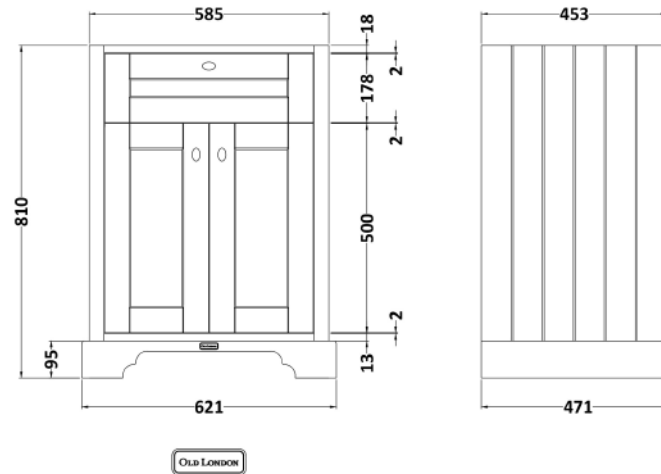

Sales Code: LOF304

Description: 600 2-Door Unit & Classic Basin 1Th

Packaging Details

Barcode: 5056678418093

Sales Code: LON303

Description: 600 2-Door Basin Unit

Product Dimensions

Height (mm):	810
Width (mm):	621
Depth (mm):	471
Nett Weight (kg):	29.5

Packaging Dimensions

Height (mm):	840
Width (mm):	651
Depth (mm):	511
Gross Weight (kg):	30

Packaging Data

Box Colour:	Brown Cardboard Box
Box Qty:	0
Label Size:	0 x 0
Label Colour:	White Label
Label Qty:	0

Outer Box Dimensions (If Applicable)

Height (mm):	
Width (mm):	
Depth (mm):	
Gross Weight (kg):	
Barcode:	5056211818007

Product Details

Country of Origin:	Ireland
Fitting Instruction:	No
CE & UKCA:	
FSC Certified Materials:	Yes
Colour:	Twilight Blue
Construction Method:	Cam & Wood Dowel
Construction Type:	Rigid
Cabinet Finish:	Mdf Vinyl Textured Woodgrain
Fascia Finish:	Mdf Vinyl Textured Woodgrain
Cabinet Thickness (mm):	18
Fascia Thickness (mm):	18
Drawer Included:	No
Drawer Type:	Not Applicable
No of Shelves:	1
Hinge Type:	95 Degree Inset Clip-On S/C
Hinge Included:	Yes
Adjustable Legs:	Not Applicable
Fixings Included:	Not Required
Handle Style:	Traditional
Waste Shroud:	No
Handle Included:	Yes
Handle Type:	Knob

Sales Code: CBM503

Description: 600 Classic Basin (640X472x185) 1Th

Product Dimensions

Height (mm):	0
Width (mm):	0
Depth (mm):	0
Nett Weight (kg):	17

Packaging Dimensions

Height (mm):	490
Width (mm):	650
Depth (mm):	220
Gross Weight (kg):	17.3