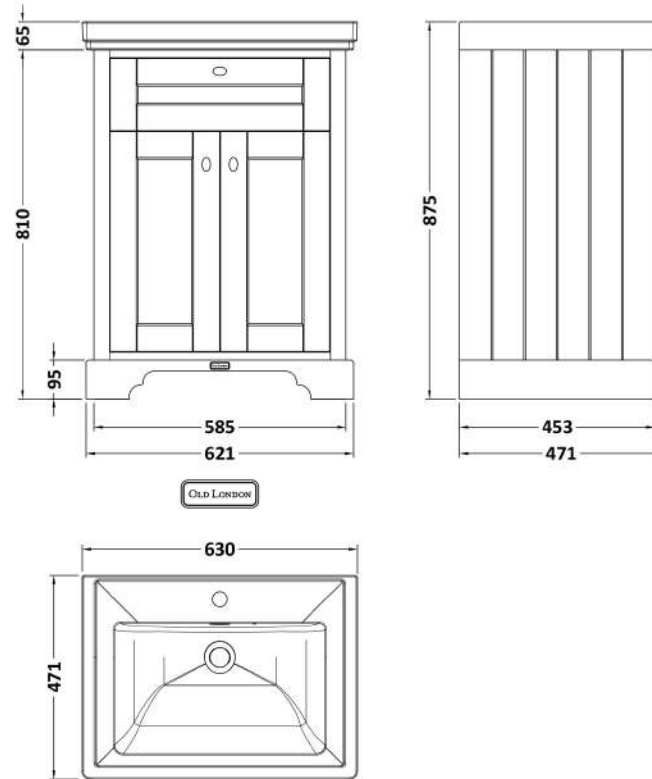

Sales Code: LOF304

Description: 600 2-Door Unit & Classic Basin 1Th

Packaging Details

Barcode: 5056678418093

Sales Code: LON303

Description: 600 2-Door Basin Unit

Product Dimensions

Height (mm):	810
Width (mm):	621
Depth (mm):	471
Nett Weight (kg):	29.5

Packaging Dimensions

Height (mm):	840
Width (mm):	651
Depth (mm):	511
Gross Weight (kg):	30

Packaging Data

Box Colour:	Brown Cardboard Box
Box Qty:	0
Label Size:	0 x 0
Label Colour:	White Label
Label Qty:	0

Outer Box Dimensions (If Applicable)

Height (mm):	
Width (mm):	
Depth (mm):	
Gross Weight (kg):	
Barcode:	5056211818007

Product Details

Country of Origin:	Ireland
Fitting Instruction:	No
CE & UKCA:	
FSC Certified Materials:	Yes
Colour:	Twilight Blue
Construction Method:	Cam & Wood Dowel
Construction Type:	Rigid
Cabinet Finish:	Mdf Vinyl Textured Woodgrain
Fascia Finish:	Mdf Vinyl Textured Woodgrain
Cabinet Thickness (mm):	18
Fascia Thickness (mm):	18
Drawer Included:	No
Drawer Type:	Not Applicable
No of Shelves:	1
Hinge Type:	95 Degree Inset Clip-On S/C
Hinge Included:	Yes
Adjustable Legs:	Not Applicable
Fixings Included:	Not Required
Handle Style:	Traditional
Waste Shroud:	No
Handle Included:	Yes
Handle Type:	Knob

Sales Code: CBM503

Description: 600 Classic Basin (640X472x185) 1Th

Product Dimensions

Height (mm):	0
Width (mm):	0
Depth (mm):	0
Nett Weight (kg):	17

Packaging Dimensions

Height (mm):	490
Width (mm):	650
Depth (mm):	220
Gross Weight (kg):	17.3