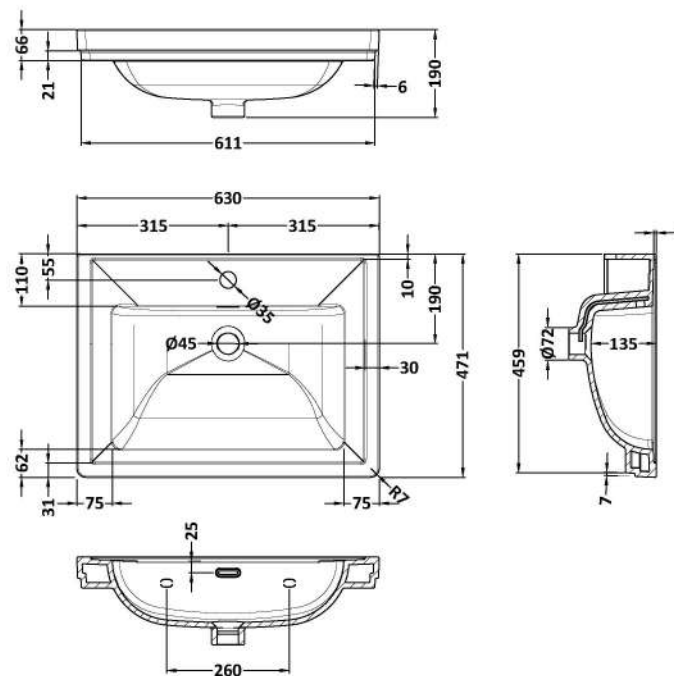

Packaging Dimensions

Height (mm):	840
Width (mm):	651
Depth (mm):	511
Gross Weight (kg):	30

Packaging Data

Box Colour:	Brown Cardboard Box
Box Qty:	0
Label Size:	0 x 0
Label Colour:	White Label
Label Qty:	0

Outer Box Dimensions (If Applicable)

Height (mm):	
Width (mm):	
Depth (mm):	
Gross Weight (kg):	
Barcode:	5056211818007

Product Details

Country of Origin:	Ireland
Fitting Instruction:	No
CE & UKCA:	
FSC Certified Materials:	Yes
Colour:	Twilight Blue
Construction Method:	Cam & Wood Dowel
Construction Type:	Rigid
Cabinet Finish:	Mdf Vinyl Textured Woodgrain
Fascia Finish:	Mdf Vinyl Textured Woodgrain
Cabinet Thickness (mm):	18
Fascia Thickness (mm):	18
Drawer Included:	No
Drawer Type:	Not Applicable
No of Shelves:	1
Hinge Type:	95 Degree Inset Clip-On S/C
Hinge Included:	Yes
Adjustable Legs:	Not Applicable
Fixings Included:	Not Required
Handle Style:	Traditional
Waste Shroud:	No
Handle Included:	Yes
Handle Type:	Knob

Sales Code: CBM503

Description: 600 Classic Basin (640X472x185) 1Th

Product Dimensions

Height (mm):	0
Width (mm):	0
Depth (mm):	0
Nett Weight (kg):	17

Packaging Dimensions

Height (mm):	490
Width (mm):	650
Depth (mm):	220
Gross Weight (kg):	17.3

Packaging Data

Box Colour:	Brown Cardboard Box - Printed
Box Qty:	0
Label Size:	0 x 0
Label Colour:	White Label
Label Qty:	0

Outer Box Dimensions (If Applicable)

Height (mm):	
Width (mm):	
Depth (mm):	
Gross Weight (kg):	
Barcode:	5056462643656