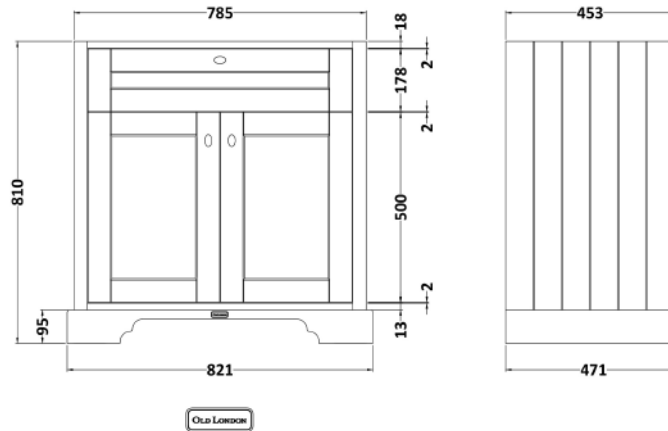

Sales Code: LOF306

Description: 800 2-Door Unit & Classic Basin 1Th

Packaging Details

Barcode: 5056678418178

Sales Code: LON305

Description: 800 2-Door Basin Unit

OLD LONDON

Product Dimensions

Height (mm):	810
Width (mm):	821
Depth (mm):	471
Nett Weight (kg):	35.5

Packaging Dimensions

Height (mm):	851
Width (mm):	854
Depth (mm):	511
Gross Weight (kg):	36

Packaging Data

Box Colour:	Brown Cardboard Box
Box Qty:	0
Label Size:	0 x 0
Label Colour:	White Label
Label Qty:	0

Outer Box Dimensions (If Applicable)

Height (mm):	
Width (mm):	
Depth (mm):	
Gross Weight (kg):	
Barcode:	5056211818038

Product Details

Country of Origin:	Ireland
Fitting Instruction:	No
CE & UKCA:	
FSC Certified Materials:	Yes
Colour:	Twilight Blue
Construction Method:	Cam & Wood Dowel
Construction Type:	Rigid
Cabinet Finish:	Mdf Vinyl Textured Woodgrain
Fascia Finish:	Mdf Vinyl Textured Woodgrain
Cabinet Thickness (mm):	18
Fascia Thickness (mm):	18
Drawer Included:	No
Drawer Type:	Not Applicable
No of Shelves:	1
Hinge Type:	95 Degree Inset Clip-On S/C
Hinge Included:	Yes
Adjustable Legs:	Not Applicable
Fixings Included:	Not Required
Handle Style:	Traditional
Waste Shroud:	No
Handle Included:	Yes
Handle Type:	Knob

Sales Code: CBM505

Description: 800 Classic Basin (840X472x185) 1Th

Product Dimensions

Height (mm):	0
Width (mm):	0
Depth (mm):	0
Nett Weight (kg):	22.2

Packaging Dimensions

Height (mm):	490
Width (mm):	850
Depth (mm):	220
Gross Weight (kg):	22.5