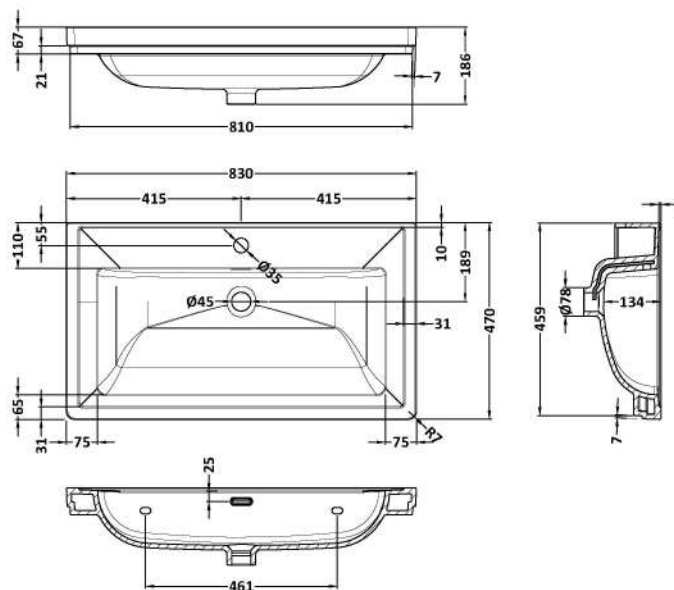

Height (mm):	810
Width (mm):	821
Depth (mm):	471
Nett Weight (kg):	35.5

Packaging Dimensions

Height (mm):	851
Width (mm):	854
Depth (mm):	511
Gross Weight (kg):	36

Packaging Data

Box Colour:	Brown Cardboard Box
Box Qty:	0
Label Size:	0 x 0
Label Colour:	White Label
Label Qty:	0

Outer Box Dimensions (If Applicable)

Height (mm):	
Width (mm):	
Depth (mm):	
Gross Weight (kg):	
Barcode:	5056211818038

Product Details

Country of Origin:	Ireland
Fitting Instruction:	No
CE & UKCA:	
FSC Certified Materials:	Yes
Colour:	Twilight Blue
Construction Method:	Cam & Wood Dowel
Construction Type:	Rigid
Cabinet Finish:	Mdf Vinyl Textured Woodgrain
Fascia Finish:	Mdf Vinyl Textured Woodgrain
Cabinet Thickness (mm):	18
Fascia Thickness (mm):	18
Drawer Included:	No
Drawer Type:	Not Applicable
No of Shelves:	1
Hinge Type:	95 Degree Inset Clip-On S/C
Hinge Included:	Yes
Adjustable Legs:	Not Applicable
Fixings Included:	Not Required
Handle Style:	Traditional
Waste Shroud:	No
Handle Included:	Yes
Handle Type:	Knob

Sales Code: CBM505

Description: 800 Classic Basin (840X472x185) 1Th

Product Dimensions

Height (mm):	0
Width (mm):	0
Depth (mm):	0
Nett Weight (kg):	22.2

Packaging Dimensions

Height (mm):	490
Width (mm):	850
Depth (mm):	220
Gross Weight (kg):	22.5

Packaging Data

Box Colour:	Brown Cardboard Box - Printed
Box Qty:	0
Label Size:	0 x 0
Label Colour:	White Label
Label Qty:	0

Outer Box Dimensions (If Applicable)

Height (mm):	
Width (mm):	
Depth (mm):	
Gross Weight (kg):	
Barcode:	5056462643670