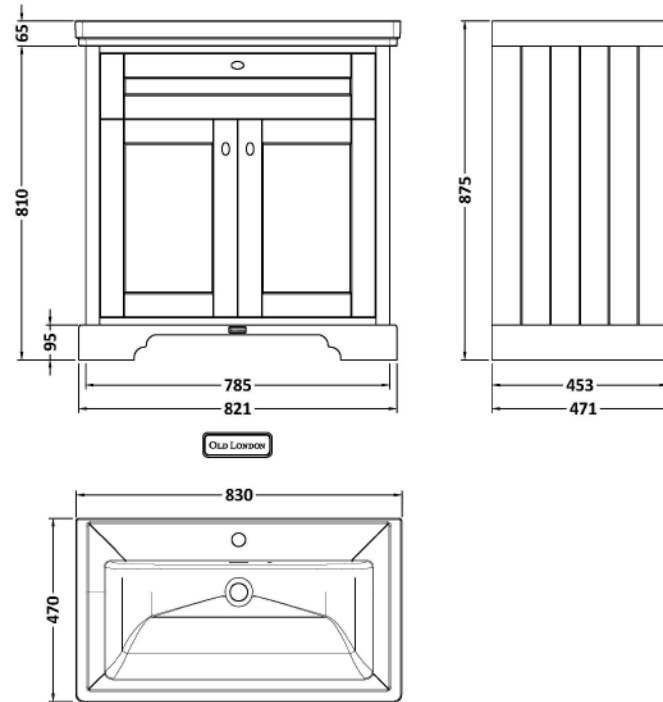

Sales Code: LOF306

Description: 800 2-Door Unit & Classic Basin 1Th

Packaging Details

Barcode: 5056678418178

Sales Code: LON305

Description: 800 2-Door Basin Unit

OLD LONDON

Product Dimensions

Height (mm):	810
Width (mm):	821
Depth (mm):	471
Nett Weight (kg):	35.5

Packaging Dimensions

Height (mm):	851
Width (mm):	854
Depth (mm):	511
Gross Weight (kg):	36

Packaging Data

Box Colour:	Brown Cardboard Box
Box Qty:	0
Label Size:	0 x 0
Label Colour:	White Label
Label Qty:	0

Outer Box Dimensions (If Applicable)

Height (mm):	
Width (mm):	
Depth (mm):	
Gross Weight (kg):	
Barcode:	5056211818038

Product Details

Country of Origin:	Ireland
Fitting Instruction:	No
CE & UKCA:	
FSC Certified Materials:	Yes
Colour:	Twilight Blue
Construction Method:	Cam & Wood Dowel
Construction Type:	Rigid
Cabinet Finish:	Mdf Vinyl Textured Woodgrain
Fascia Finish:	Mdf Vinyl Textured Woodgrain
Cabinet Thickness (mm):	18
Fascia Thickness (mm):	18
Drawer Included:	No
Drawer Type:	Not Applicable
No of Shelves:	1
Hinge Type:	95 Degree Inset Clip-On S/C
Hinge Included:	Yes
Adjustable Legs:	Not Applicable
Fixings Included:	Not Required
Handle Style:	Traditional
Waste Shroud:	No
Handle Included:	Yes
Handle Type:	Knob

Sales Code: CBM505

Description: 800 Classic Basin (840X472x185) 1Th

Product Dimensions

Height (mm):	0
Width (mm):	0
Depth (mm):	0
Nett Weight (kg):	22.2

Packaging Dimensions

Height (mm):	490
Width (mm):	850
Depth (mm):	220
Gross Weight (kg):	22.5