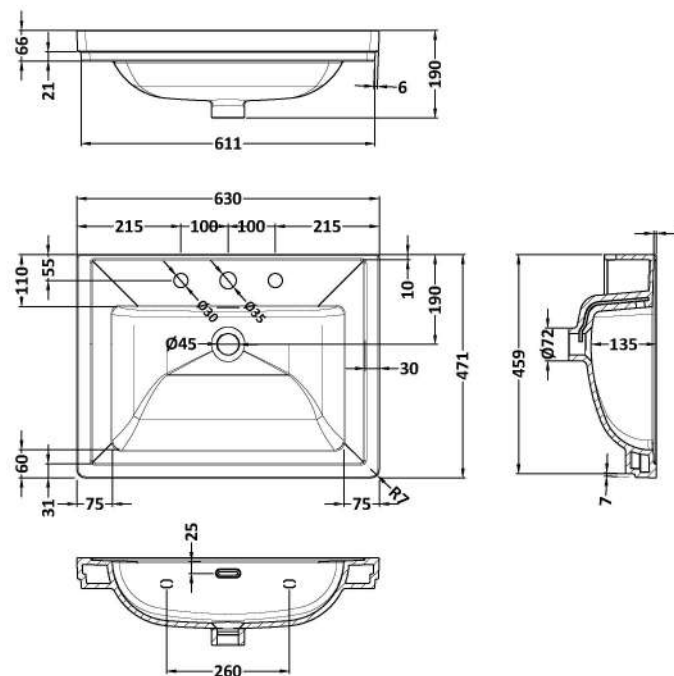

### Product Dimensions

Height (mm):	810
Width (mm):	621
Depth (mm):	471
Nett Weight (kg):	29.5

### Packaging Dimensions

Height (mm):	840
Width (mm):	651
Depth (mm):	511
Gross Weight (kg):	30

### Outer Box Dimensions (If Applicable)

Height (mm):	
Width (mm):	
Depth (mm):	
Gross Weight (kg):	
Barcode:	5056211818007

### Product Dimensions

Height (mm):	0
Width (mm):	0
Depth (mm):	0
Nett Weight (kg):	17