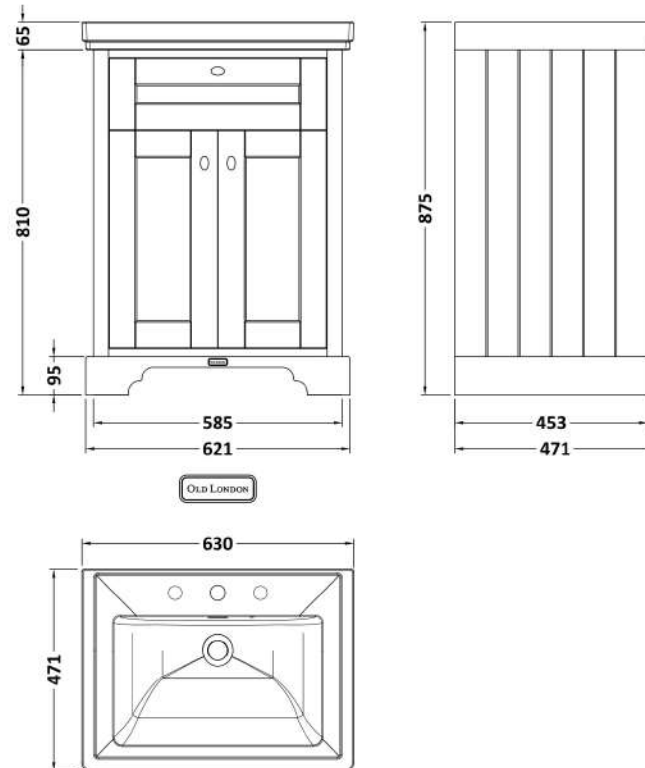

Sales Code: LOF334

Description: 600 2-Door Unit & Classic Basin 3Th

Packaging Details

Barcode: 5056678418130