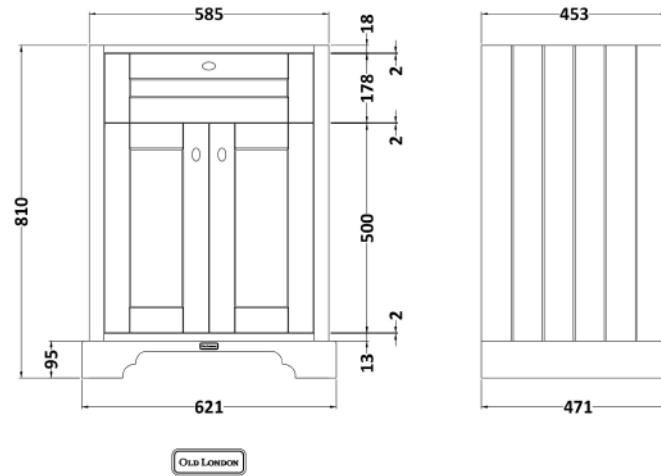

### Product Dimensions

Height (mm):	810
Width (mm):	621
Depth (mm):	471
Nett Weight (kg):	29.5

### Packaging Dimensions

Height (mm):	840
Width (mm):	651
Depth (mm):	511
Gross Weight (kg):	30

### Outer Box Dimensions (If Applicable)

Height (mm):	
Width (mm):	
Depth (mm):	
Gross Weight (kg):	
Barcode:	5056211818007

### Packaging Dimensions

Height (mm):	490
Width (mm):	650
Depth (mm):	220
Gross Weight (kg):	17.3