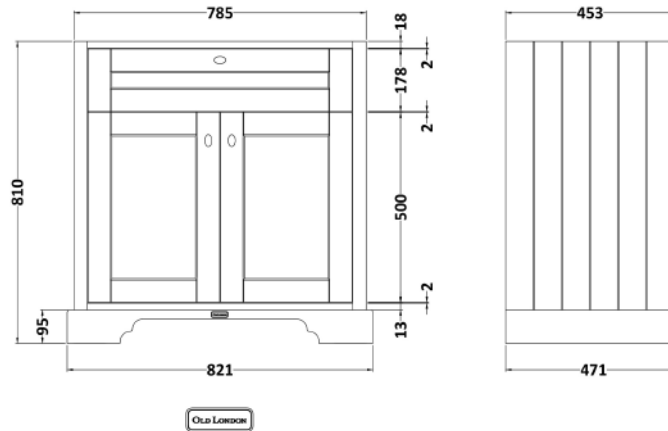

Sales Code: LOF336

Description: 800 2-Door Unit & Classic Basin 3Th

Packaging Details

Barcode: 5056678418215

Sales Code: LON305

Description: 800 2-Door Basin Unit

Product Dimensions

Height (mm):	810
Width (mm):	821
Depth (mm):	471
Nett Weight (kg):	35.5

Packaging Dimensions

Height (mm):	851
Width (mm):	854
Depth (mm):	511
Gross Weight (kg):	36

Packaging Data

Box Colour:	Brown Cardboard Box
Box Qty:	0
Label Size:	0 x 0
Label Colour:	White Label
Label Qty:	0

Outer Box Dimensions (If Applicable)

Height (mm):	
Width (mm):	
Depth (mm):	
Gross Weight (kg):	
Barcode:	5056211818038

Product Details

Country of Origin:	Ireland
Fitting Instruction:	No
CE & UKCA:	
FSC Certified Materials:	Yes
Colour:	Twilight Blue
Construction Method:	Cam & Wood Dowel
Construction Type:	Rigid
Cabinet Finish:	Mdf Vinyl Textured Woodgrain
Fascia Finish:	Mdf Vinyl Textured Woodgrain
Cabinet Thickness (mm):	18
Fascia Thickness (mm):	18
Drawer Included:	No
Drawer Type:	Not Applicable
No of Shelves:	1
Hinge Type:	95 Degree Inset Clip-On S/C
Hinge Included:	Yes
Adjustable Legs:	Not Applicable
Fixings Included:	Not Required
Handle Style:	Traditional
Waste Shroud:	No
Handle Included:	Yes
Handle Type:	Knob

Sales Code: CBM535

Description: 800 Classic Basin (840X472x185) 3Th

Product Dimensions

Height (mm):	0
Width (mm):	0
Depth (mm):	0
Nett Weight (kg):	22.2

Packaging Dimensions

Height (mm):	490
Width (mm):	850
Depth (mm):	220
Gross Weight (kg):	22.5