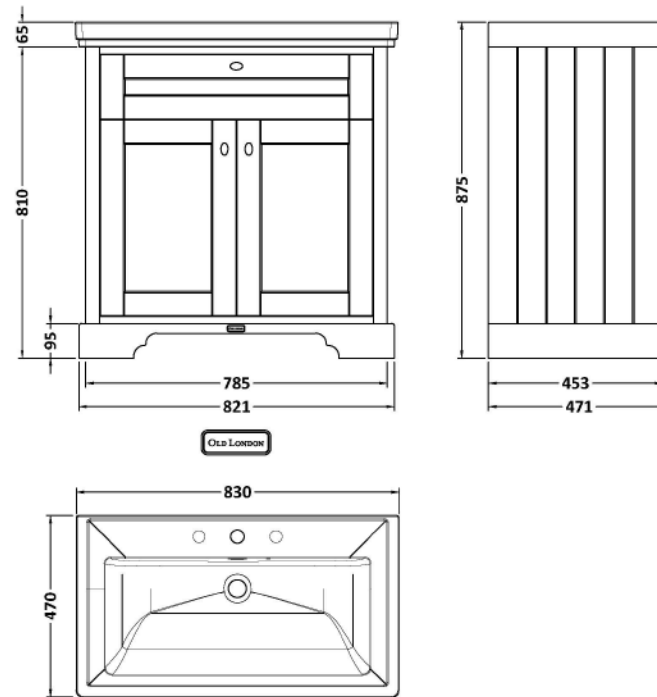

Sales Code: LOF336

Description: 800 2-Door Unit & Classic Basin 3Th

Packaging Details

Barcode: 5056678418215

Sales Code: LON305

Description: 800 2-Door Basin Unit

Product Dimensions

Height (mm):	810
Width (mm):	821
Depth (mm):	471
Nett Weight (kg):	35.5

Packaging Dimensions

Height (mm):	851
Width (mm):	854
Depth (mm):	511
Gross Weight (kg):	36

Packaging Data

Box Colour:	Brown Cardboard Box
Box Qty:	0
Label Size:	0 x 0
Label Colour:	White Label
Label Qty:	0

Outer Box Dimensions (If Applicable)

Height (mm):	
Width (mm):	
Depth (mm):	
Gross Weight (kg):	
Barcode:	5056211818038

Product Details

Country of Origin:	Ireland
Fitting Instruction:	No
CE & UKCA:	
FSC Certified Materials:	Yes
Colour:	Twilight Blue
Construction Method:	Cam & Wood Dowel
Construction Type:	Rigid
Cabinet Finish:	Mdf Vinyl Textured Woodgrain
Fascia Finish:	Mdf Vinyl Textured Woodgrain
Cabinet Thickness (mm):	18
Fascia Thickness (mm):	18
Drawer Included:	No
Drawer Type:	Not Applicable
No of Shelves:	1
Hinge Type:	95 Degree Inset Clip-On S/C
Hinge Included:	Yes
Adjustable Legs:	Not Applicable
Fixings Included:	Not Required
Handle Style:	Traditional
Waste Shroud:	No
Handle Included:	Yes
Handle Type:	Knob

Sales Code: CBM535

Description: 800 Classic Basin (840X472x185) 3Th

Product Dimensions

Height (mm):	0
Width (mm):	0
Depth (mm):	0
Nett Weight (kg):	22.2

Packaging Dimensions

Height (mm):	490
Width (mm):	850
Depth (mm):	220
Gross Weight (kg):	22.5