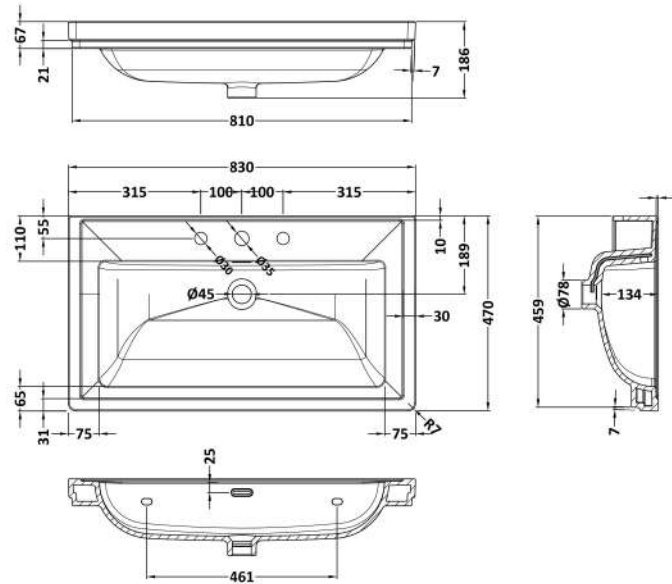

Packaging Dimensions

Height (mm):	851
Width (mm):	854
Depth (mm):	511
Gross Weight (kg):	36

Packaging Data

Box Colour:	Brown Cardboard Box
Box Qty:	0
Label Size:	0 x 0
Label Colour:	White Label
Label Qty:	0

Outer Box Dimensions (If Applicable)

Height (mm):	
Width (mm):	
Depth (mm):	
Gross Weight (kg):	
Barcode:	5056211818038

Product Details

Country of Origin:	Ireland
Fitting Instruction:	No
CE & UKCA:	
FSC Certified Materials:	Yes
Colour:	Twilight Blue
Construction Method:	Cam & Wood Dowel
Construction Type:	Rigid
Cabinet Finish:	Mdf Vinyl Textured Woodgrain
Fascia Finish:	Mdf Vinyl Textured Woodgrain
Cabinet Thickness (mm):	18
Fascia Thickness (mm):	18
Drawer Included:	No
Drawer Type:	Not Applicable
No of Shelves:	1
Hinge Type:	95 Degree Inset Clip-On S/C
Hinge Included:	Yes
Adjustable Legs:	Not Applicable
Fixings Included:	Not Required
Handle Style:	Traditional
Waste Shroud:	No
Handle Included:	Yes
Handle Type:	Knob

Sales Code: CBM535

Description: 800 Classic Basin (840X472x185) 3Th

Product Dimensions

Height (mm):	0
Width (mm):	0
Depth (mm):	0
Nett Weight (kg):	22.2

Packaging Dimensions

Height (mm):	490
Width (mm):	850
Depth (mm):	220
Gross Weight (kg):	22.5

Packaging Data

Box Colour:	Brown Cardboard Box - Printed
Box Qty:	0
Label Size:	0 x 0
Label Colour:	White Label
Label Qty:	0

Outer Box Dimensions (If Applicable)

Height (mm):	
Width (mm):	
Depth (mm):	
Gross Weight (kg):	
Barcode:	5056462643687