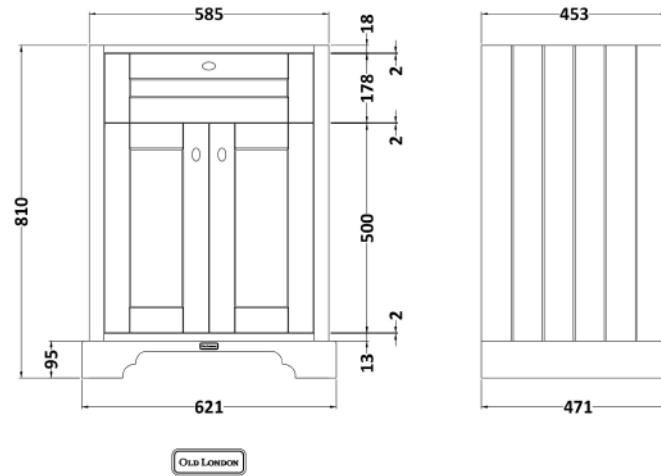

Sales Code: LON403

Description: 600 2-Door Basin Unit

Old London

Product Dimensions

Height (mm):	810
Width (mm):	621
Depth (mm):	471
Nett Weight (kg):	29.5

Packaging Dimensions

Height (mm):	840
Width (mm):	651
Depth (mm):	511
Gross Weight (kg):	30

Packaging Data

Box Colour:	Brown Cardboard Box
Box Qty:	0
Label Size:	0 x 0
Label Colour:	White Label
Label Qty:	0

Outer Box Dimensions (If Applicable)

Height (mm):	
Width (mm):	
Depth (mm):	
Gross Weight (kg):	
Barcode:	5056211818014

Product Details

Country of Origin:	Ireland
Fitting Instruction:	No
CE & UKCA:	
FSC Certified Materials:	Yes
Colour:	Timeless Sand
Construction Method:	Cam & Wood Dowel
Construction Type:	Rigid
Cabinet Finish:	Mdf Vinyl Textured Woodgrain
Fascia Finish:	Mdf Vinyl Textured Woodgrain
Cabinet Thickness (mm):	18
Fascia Thickness (mm):	18
Drawer Included:	No
Drawer Type:	Not Applicable
No of Shelves:	1
Hinge Type:	95 Degree Inset Clip-On S/C
Hinge Included:	Yes
Adjustable Legs:	Not Applicable
Fixings Included:	Not Required
Handle Style:	Traditional
Waste Shroud:	No
Handle Included:	Yes
Handle Type:	Knob