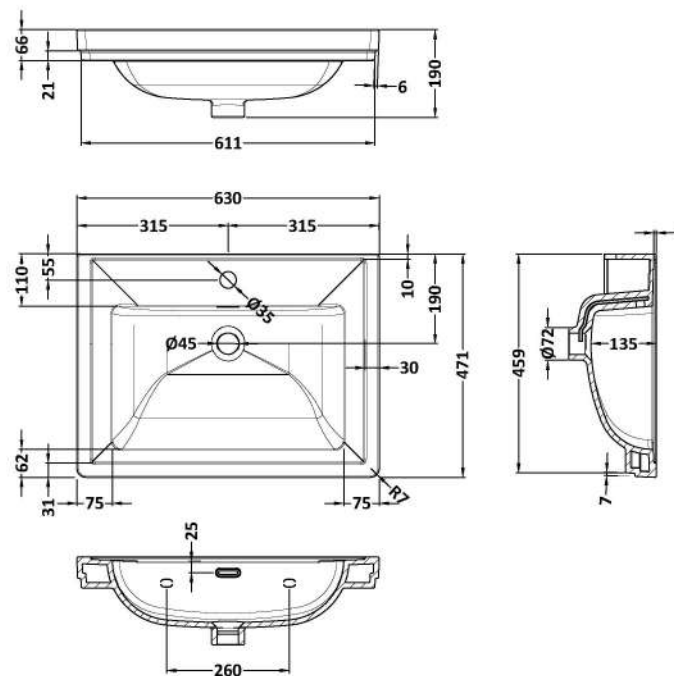

### Product Dimensions

Height (mm):	810
Width (mm):	621
Depth (mm):	471
Nett Weight (kg):	29.5

### Packaging Dimensions

Height (mm):	840
Width (mm):	651
Depth (mm):	511
Gross Weight (kg):	30

### Outer Box Dimensions (If Applicable)

Height (mm):	
Width (mm):	
Depth (mm):	
Gross Weight (kg):	
Barcode:	5056211818014

### Product Dimensions

Height (mm):	0
Width (mm):	0
Depth (mm):	0
Nett Weight (kg):	17