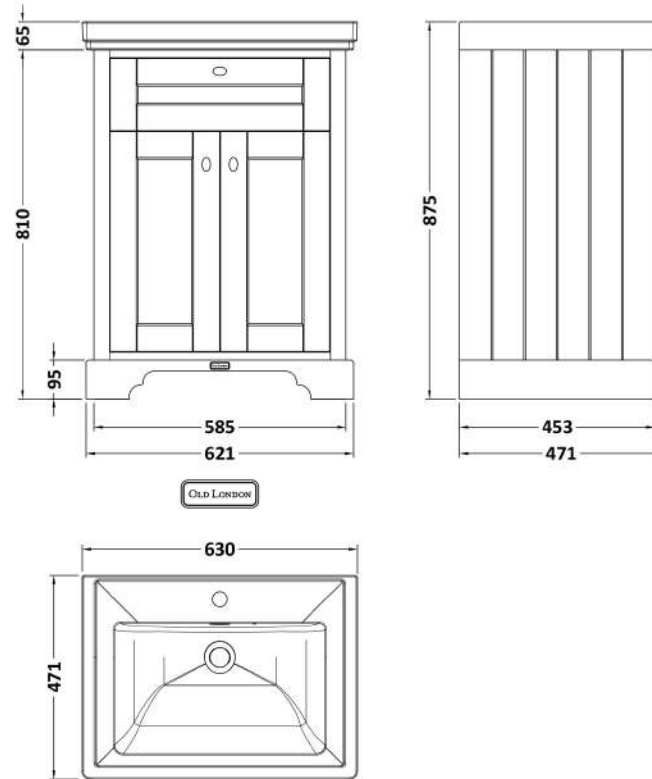

Sales Code: LOF404

Description: 600 2-Door Unit & Classic Basin 1Th

Packaging Details

Barcode: 5056678418079

OLD LONDON