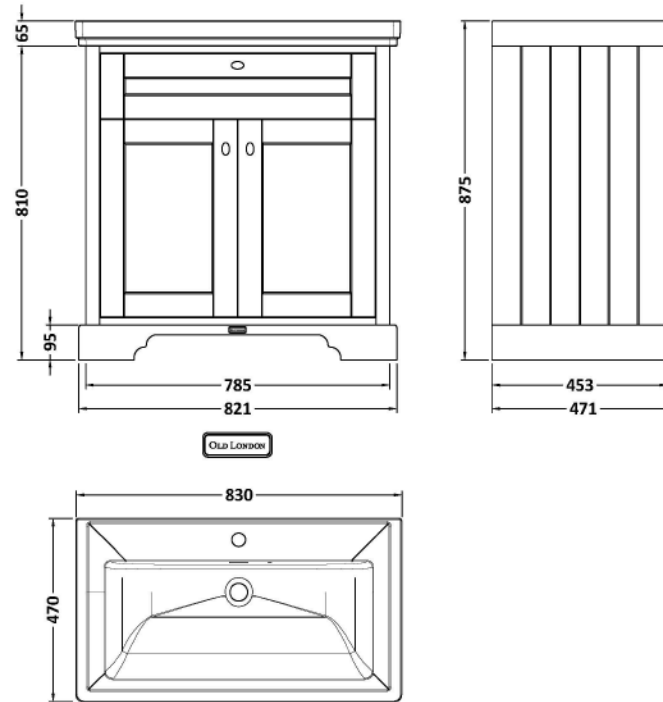

Sales Code: LOF406

Description: 800 2-Door Unit & Classic Basin 1Th

Packaging Details

Barcode: 5056678418154

Sales Code: LON405

Description: 800 2-Door Basin Unit

Product Dimensions

Height (mm):	810
Width (mm):	821
Depth (mm):	471
Nett Weight (kg):	35.5

Packaging Dimensions

Height (mm):	851
Width (mm):	854
Depth (mm):	511
Gross Weight (kg):	36

Packaging Data

Box Colour:	Brown Cardboard Box
Box Qty:	0
Label Size:	0 x 0
Label Colour:	White Label
Label Qty:	0

Outer Box Dimensions (If Applicable)

Height (mm):	
Width (mm):	
Depth (mm):	
Gross Weight (kg):	
Barcode:	5056211818045

Product Details

Country of Origin:	Ireland
Fitting Instruction:	No
CE & UKCA:	
FSC Certified Materials:	Yes
Colour:	Timeless Sand
Construction Method:	Cam & Wood Dowel
Construction Type:	Rigid
Cabinet Finish:	Mdf Vinyl Textured Woodgrain
Fascia Finish:	Mdf Vinyl Textured Woodgrain
Cabinet Thickness (mm):	18
Fascia Thickness (mm):	18
Drawer Included:	No
Drawer Type:	Not Applicable
No of Shelves:	1
Hinge Type:	95 Degree Inset Clip-On S/C
Hinge Included:	Yes
Adjustable Legs:	Not Applicable
Fixings Included:	Not Required
Handle Style:	Traditional
Waste Shroud:	No
Handle Included:	Yes
Handle Type:	Knob

Sales Code: CBM505

Description: 800 Classic Basin (840X472x185) 1Th

Product Dimensions

Height (mm):	0
Width (mm):	0
Depth (mm):	0
Nett Weight (kg):	22.2

Packaging Dimensions

Height (mm):	490
Width (mm):	850
Depth (mm):	220
Gross Weight (kg):	22.5