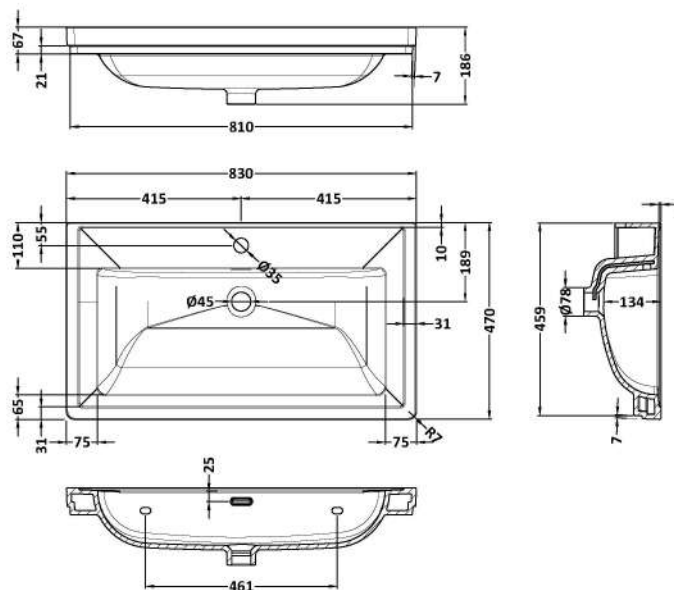

Packaging Dimensions

Height (mm):	851
Width (mm):	854
Depth (mm):	511
Gross Weight (kg):	36

Packaging Data

Box Colour:	Brown Cardboard Box
Box Qty:	0
Label Size:	0 x 0
Label Colour:	White Label
Label Qty:	0

Outer Box Dimensions (If Applicable)

Height (mm):	
Width (mm):	
Depth (mm):	
Gross Weight (kg):	
Barcode:	5056211818045

Product Details

Country of Origin:	Ireland
Fitting Instruction:	No
CE & UKCA:	
FSC Certified Materials:	Yes
Colour:	Timeless Sand
Construction Method:	Cam & Wood Dowel
Construction Type:	Rigid
Cabinet Finish:	Mdf Vinyl Textured Woodgrain
Fascia Finish:	Mdf Vinyl Textured Woodgrain
Cabinet Thickness (mm):	18
Fascia Thickness (mm):	18
Drawer Included:	No
Drawer Type:	Not Applicable
No of Shelves:	1
Hinge Type:	95 Degree Inset Clip-On S/C
Hinge Included:	Yes
Adjustable Legs:	Not Applicable
Fixings Included:	Not Required
Handle Style:	Traditional
Waste Shroud:	No
Handle Included:	Yes
Handle Type:	Knob

Sales Code: CBM505

Description: 800 Classic Basin (840X472x185) 1Th

Product Dimensions

Height (mm):	0
Width (mm):	0
Depth (mm):	0
Nett Weight (kg):	22.2

Packaging Dimensions

Height (mm):	490
Width (mm):	850
Depth (mm):	220
Gross Weight (kg):	22.5

Packaging Data

Box Colour:	Brown Cardboard Box - Printed
Box Qty:	0
Label Size:	0 x 0
Label Colour:	White Label
Label Qty:	0

Outer Box Dimensions (If Applicable)

Height (mm):	
Width (mm):	
Depth (mm):	
Gross Weight (kg):	
Barcode:	5056462643670