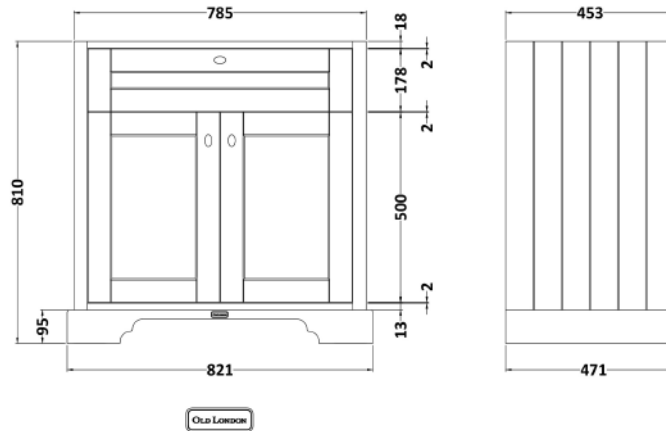

Sales Code: LOF406

Description: 800 2-Door Unit & Classic Basin 1Th

Packaging Details

Barcode: 5056678418154

Sales Code: LON405

Description: 800 2-Door Basin Unit

Product Dimensions

Height (mm):	810
Width (mm):	821
Depth (mm):	471
Nett Weight (kg):	35.5

Packaging Dimensions

Height (mm):	851
Width (mm):	854
Depth (mm):	511
Gross Weight (kg):	36

Packaging Data

Box Colour:	Brown Cardboard Box
Box Qty:	0
Label Size:	0 x 0
Label Colour:	White Label
Label Qty:	0

Outer Box Dimensions (If Applicable)

Height (mm):	
Width (mm):	
Depth (mm):	
Gross Weight (kg):	
Barcode:	5056211818045

Product Details

Country of Origin:	Ireland
Fitting Instruction:	No
CE & UKCA:	
FSC Certified Materials:	Yes
Colour:	Timeless Sand
Construction Method:	Cam & Wood Dowel
Construction Type:	Rigid
Cabinet Finish:	Mdf Vinyl Textured Woodgrain
Fascia Finish:	Mdf Vinyl Textured Woodgrain
Cabinet Thickness (mm):	18
Fascia Thickness (mm):	18
Drawer Included:	No
Drawer Type:	Not Applicable
No of Shelves:	1
Hinge Type:	95 Degree Inset Clip-On S/C
Hinge Included:	Yes
Adjustable Legs:	Not Applicable
Fixings Included:	Not Required
Handle Style:	Traditional
Waste Shroud:	No
Handle Included:	Yes
Handle Type:	Knob

Sales Code: CBM505

Description: 800 Classic Basin (840X472x185) 1Th

Product Dimensions

Height (mm):	0
Width (mm):	0
Depth (mm):	0
Nett Weight (kg):	22.2

Packaging Dimensions

Height (mm):	490
Width (mm):	850
Depth (mm):	220
Gross Weight (kg):	22.5