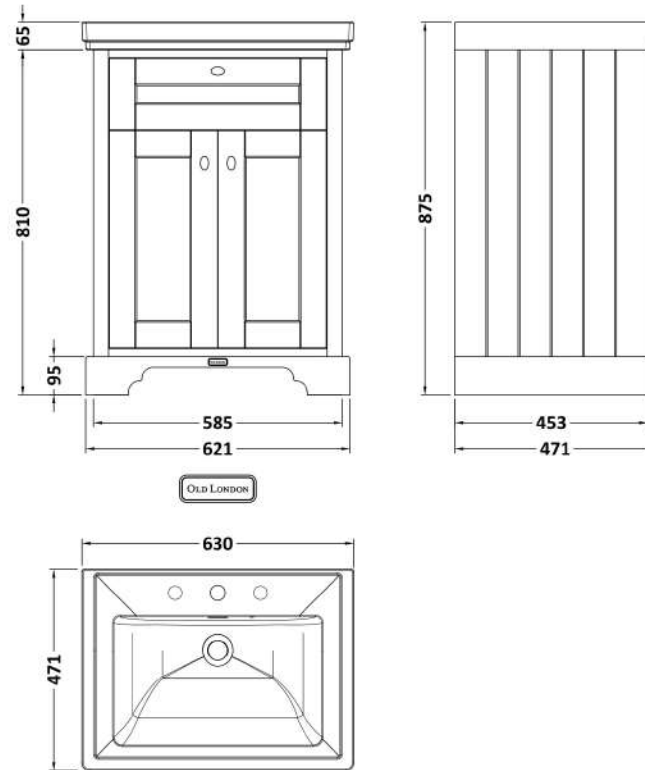

Sales Code: LOF434

Description: 600 2-Door Unit & Classic Basin 3Th

Packaging Details

Barcode: 5056678418116

Sales Code: LON403

Description: 600 2-Door Basin Unit

Product Dimensions

Height (mm):	810
Width (mm):	621
Depth (mm):	471
Nett Weight (kg):	29.5

Packaging Dimensions

Height (mm):	840
Width (mm):	651
Depth (mm):	511
Gross Weight (kg):	30

Packaging Data

Box Colour:	Brown Cardboard Box
Box Qty:	0
Label Size:	0 x 0
Label Colour:	White Label
Label Qty:	0

Outer Box Dimensions (If Applicable)

Height (mm):	
Width (mm):	
Depth (mm):	
Gross Weight (kg):	
Barcode:	5056211818014

Product Details

Country of Origin:	Ireland
Fitting Instruction:	No
CE & UKCA:	
FSC Certified Materials:	Yes
Colour:	Timeless Sand
Construction Method:	Cam & Wood Dowel
Construction Type:	Rigid
Cabinet Finish:	Mdf Vinyl Textured Woodgrain
Fascia Finish:	Mdf Vinyl Textured Woodgrain
Cabinet Thickness (mm):	18
Fascia Thickness (mm):	18
Drawer Included:	No
Drawer Type:	Not Applicable
No of Shelves:	1
Hinge Type:	95 Degree Inset Clip-On S/C
Hinge Included:	Yes
Adjustable Legs:	Not Applicable
Fixings Included:	Not Required
Handle Style:	Traditional
Waste Shroud:	No
Handle Included:	Yes
Handle Type:	Knob

Sales Code: CBM533

Description: 600 Classic Basin (640X472x185) 3Th

Product Dimensions

Height (mm):	0
Width (mm):	0
Depth (mm):	0
Nett Weight (kg):	17

Packaging Dimensions

Height (mm):	490
Width (mm):	650
Depth (mm):	220
Gross Weight (kg):	17.3