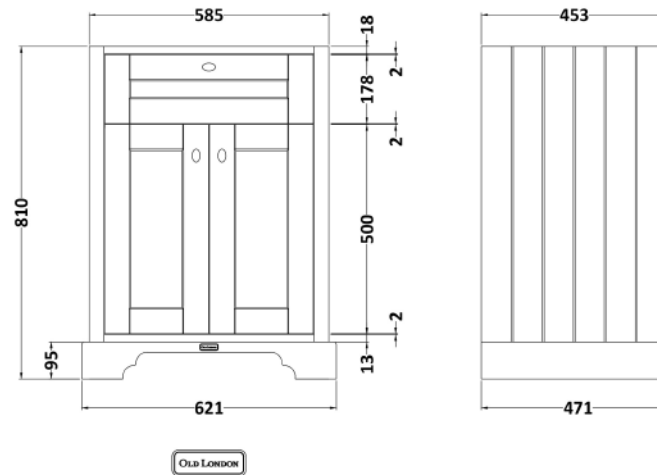

Sales Code: LOF434

Description: 600 2-Door Unit & Classic Basin 3Th

Packaging Details

Barcode: 5056678418116

Sales Code: LON403

Description: 600 2-Door Basin Unit

Product Dimensions

Height (mm):	810
Width (mm):	621
Depth (mm):	471
Nett Weight (kg):	29.5

Packaging Dimensions

Height (mm):	840
Width (mm):	651
Depth (mm):	511
Gross Weight (kg):	30

Packaging Data

Box Colour:	Brown Cardboard Box
Box Qty:	0
Label Size:	0 x 0
Label Colour:	White Label
Label Qty:	0

Outer Box Dimensions (If Applicable)

Height (mm):	
Width (mm):	
Depth (mm):	
Gross Weight (kg):	
Barcode:	5056211818014

Product Details

Country of Origin:	Ireland
Fitting Instruction:	No
CE & UKCA:	
FSC Certified Materials:	Yes
Colour:	Timeless Sand
Construction Method:	Cam & Wood Dowel
Construction Type:	Rigid
Cabinet Finish:	Mdf Vinyl Textured Woodgrain
Fascia Finish:	Mdf Vinyl Textured Woodgrain
Cabinet Thickness (mm):	18
Fascia Thickness (mm):	18
Drawer Included:	No
Drawer Type:	Not Applicable
No of Shelves:	1
Hinge Type:	95 Degree Inset Clip-On S/C
Hinge Included:	Yes
Adjustable Legs:	Not Applicable
Fixings Included:	Not Required
Handle Style:	Traditional
Waste Shroud:	No
Handle Included:	Yes
Handle Type:	Knob

Sales Code: CBM533

Description: 600 Classic Basin (640X472x185) 3Th

Product Dimensions

Height (mm):	0
Width (mm):	0
Depth (mm):	0
Nett Weight (kg):	17

Packaging Dimensions

Height (mm):	490
Width (mm):	650
Depth (mm):	220
Gross Weight (kg):	17.3