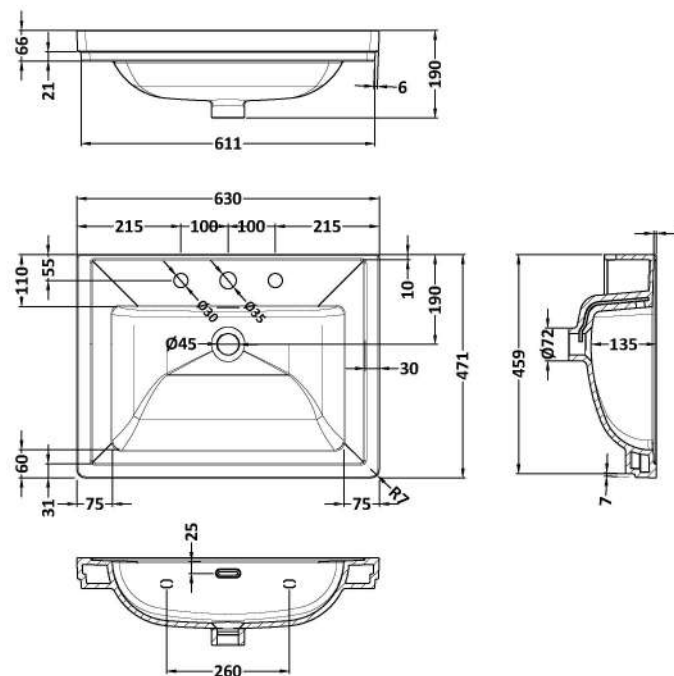

Packaging Dimensions

Height (mm):	840
Width (mm):	651
Depth (mm):	511
Gross Weight (kg):	30

Packaging Data

Box Colour:	Brown Cardboard Box
Box Qty:	0
Label Size:	0 x 0
Label Colour:	White Label
Label Qty:	0

Outer Box Dimensions (If Applicable)

Height (mm):	
Width (mm):	
Depth (mm):	
Gross Weight (kg):	
Barcode:	5056211818014

Product Details

Country of Origin:	Ireland
Fitting Instruction:	No
CE & UKCA:	
FSC Certified Materials:	Yes
Colour:	Timeless Sand
Construction Method:	Cam & Wood Dowel
Construction Type:	Rigid
Cabinet Finish:	Mdf Vinyl Textured Woodgrain
Fascia Finish:	Mdf Vinyl Textured Woodgrain
Cabinet Thickness (mm):	18
Fascia Thickness (mm):	18
Drawer Included:	No
Drawer Type:	Not Applicable
No of Shelves:	1
Hinge Type:	95 Degree Inset Clip-On S/C
Hinge Included:	Yes
Adjustable Legs:	Not Applicable
Fixings Included:	Not Required
Handle Style:	Traditional
Waste Shroud:	No
Handle Included:	Yes
Handle Type:	Knob

Sales Code: CBM533

Description: 600 Classic Basin (640X472x185) 3Th

Product Dimensions

Height (mm):	0
Width (mm):	0
Depth (mm):	0
Nett Weight (kg):	17

Packaging Dimensions

Height (mm):	490
Width (mm):	650
Depth (mm):	220
Gross Weight (kg):	17.3

Basins: Tap Hole: Three Tapholes Chain Stay Hole: No
Template: Not Required Waste Type Req: Slotted
Overflow Inc: Yes Overflow Cover: Yes
Inner Bowl Depth (mm): 135 mm