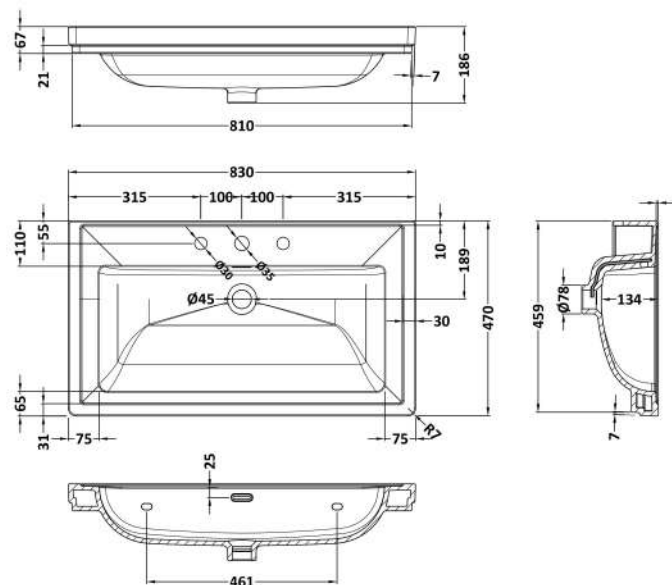

### Product Dimensions

Height (mm):	810
Width (mm):	821
Depth (mm):	471
Nett Weight (kg):	35.5

### Packaging Dimensions

Height (mm):	851
Width (mm):	854
Depth (mm):	511
Gross Weight (kg):	36

### Outer Box Dimensions (If Applicable)

Height (mm):	
Width (mm):	
Depth (mm):	
Gross Weight (kg):	
Barcode:	5056211818045

### Product Dimensions

Height (mm):	0
Width (mm):	0
Depth (mm):	0
Nett Weight (kg):	22.2