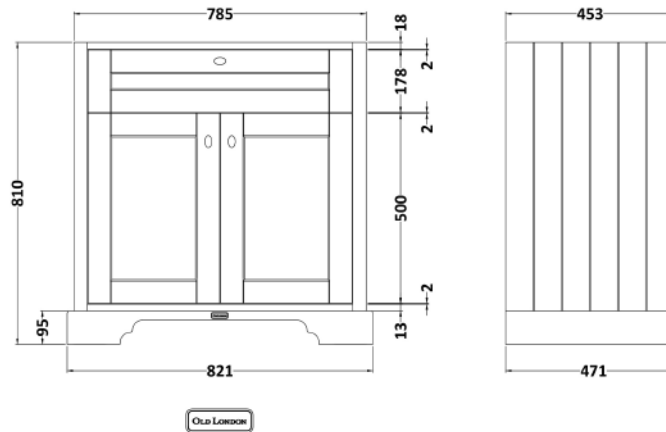

### Product Dimensions

Height (mm):	810
Width (mm):	821
Depth (mm):	471
Nett Weight (kg):	35.5

### Packaging Dimensions

Height (mm):	851
Width (mm):	854
Depth (mm):	511
Gross Weight (kg):	36

### Outer Box Dimensions (If Applicable)

Height (mm):	
Width (mm):	
Depth (mm):	
Gross Weight (kg):	
Barcode:	5056211818045

### Packaging Dimensions

Height (mm):	490
Width (mm):	850
Depth (mm):	220
Gross Weight (kg):	22.5