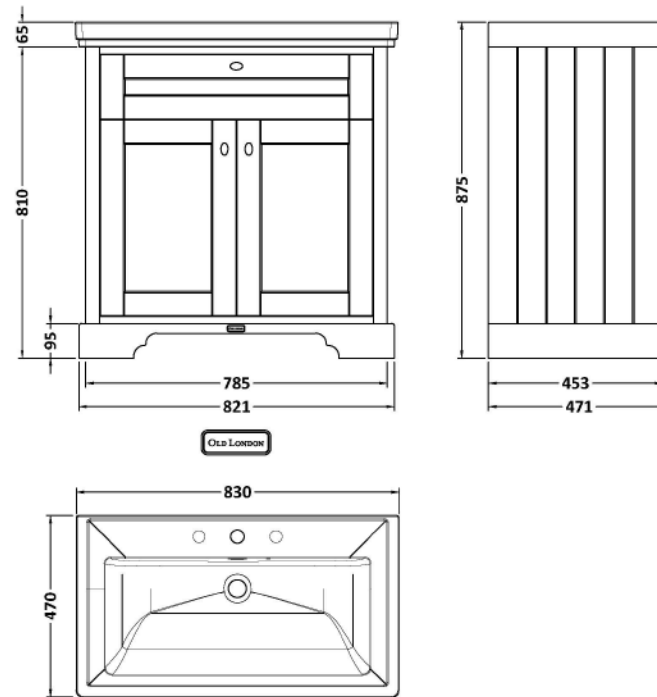

Sales Code: LOF436

Description: 800 2-Door Unit & Classic Basin 3Th

Packaging Details

Barcode: 5056678418192