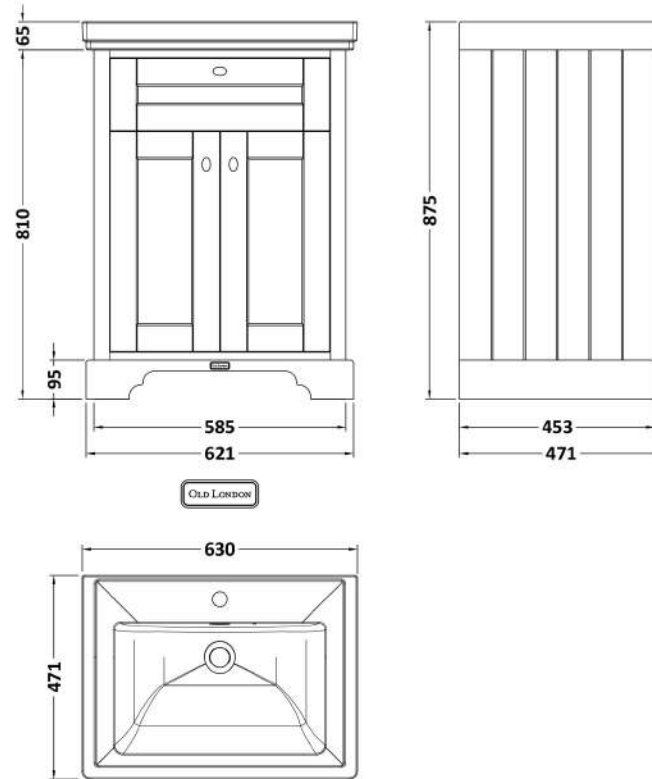

Sales Code: LOF804

Description: 600 2-Door Unit & Classic Basin 1Th

Packaging Details

Barcode: 5056678418109

Sales Code: LON803

Description: 600 2-Door Basin Unit

Product Dimensions

Height (mm):	810
Width (mm):	621
Depth (mm):	471
Nett Weight (kg):	29.5

Packaging Dimensions

Height (mm):	840
Width (mm):	651
Depth (mm):	511
Gross Weight (kg):	30

Packaging Data

Box Colour:	Brown Cardboard Box
Box Qty:	0
Label Size:	0 x 0
Label Colour:	White Label
Label Qty:	0

Outer Box Dimensions (If Applicable)

Height (mm):	
Width (mm):	
Depth (mm):	
Gross Weight (kg):	
Barcode:	5056462622699

Product Details

Country of Origin:	United Kingdom
Fitting Instruction:	No
CE & UKCA:	
FSC Certified Materials:	Yes
Colour:	Hunter Green
Construction Method:	Cam & Wood Dowel
Construction Type:	Rigid
Cabinet Finish:	Mdf Vinyl Textured Woodgrain
Fascia Finish:	Mdf Vinyl Textured Woodgrain
Cabinet Thickness (mm):	18
Fascia Thickness (mm):	18
Drawer Included:	No
Drawer Type:	Not Applicable
No of Shelves:	1
Hinge Type:	95 Degree Inset Clip-On S/C
Hinge Included:	Yes
Adjustable Legs:	Not Applicable
Fixings Included:	Not Required
Handle Style:	Traditional
Waste Shroud:	No
Handle Included:	Yes
Handle Type:	Knob

Sales Code: CBM503

Description: 600 Classic Basin (640X472x185) 1Th

Product Dimensions

Height (mm):	0
Width (mm):	0
Depth (mm):	0
Nett Weight (kg):	17

Packaging Dimensions

Height (mm):	490
Width (mm):	650
Depth (mm):	220
Gross Weight (kg):	17.3