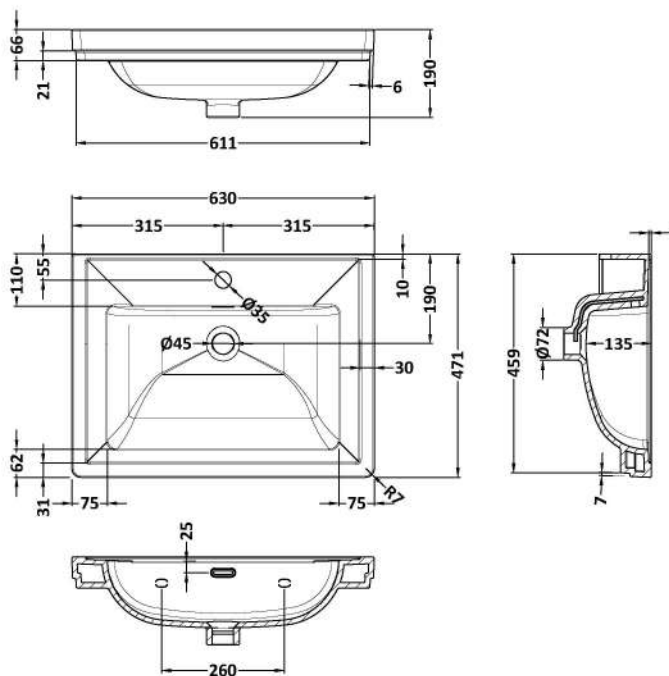

Packaging Dimensions

Height (mm):	840
Width (mm):	651
Depth (mm):	511
Gross Weight (kg):	30

Packaging Data

Box Colour:	Brown Cardboard Box
Box Qty:	0
Label Size:	0 x 0
Label Colour:	White Label
Label Qty:	0

Outer Box Dimensions (If Applicable)

Height (mm):	
Width (mm):	
Depth (mm):	
Gross Weight (kg):	
Barcode:	5056462622699

Product Details

Country of Origin:	United Kingdom
Fitting Instruction:	No
CE & UKCA:	
FSC Certified Materials:	Yes
Colour:	Hunter Green
Construction Method:	Cam & Wood Dowel
Construction Type:	Rigid
Cabinet Finish:	Mdf Vinyl Textured Woodgrain
Fascia Finish:	Mdf Vinyl Textured Woodgrain
Cabinet Thickness (mm):	18
Fascia Thickness (mm):	18
Drawer Included:	No
Drawer Type:	Not Applicable
No of Shelves:	1
Hinge Type:	95 Degree Inset Clip-On S/C
Hinge Included:	Yes
Adjustable Legs:	Not Applicable
Fixings Included:	Not Required
Handle Style:	Traditional
Waste Shroud:	No
Handle Included:	Yes
Handle Type:	Knob

Sales Code: CBM503

Description: 600 Classic Basin (640X472x185) 1Th

Product Dimensions

Height (mm):	0
Width (mm):	0
Depth (mm):	0
Nett Weight (kg):	17

Packaging Dimensions

Height (mm):	490
Width (mm):	650
Depth (mm):	220
Gross Weight (kg):	17.3

Basins: Tap Hole: One Taphole Chain Stay Hole: No
Template: Not Required Waste Type Req: Slotted
Overflow Inc: Yes Overflow Cover: Yes
Inner Bowl Depth (mm): 135 mm