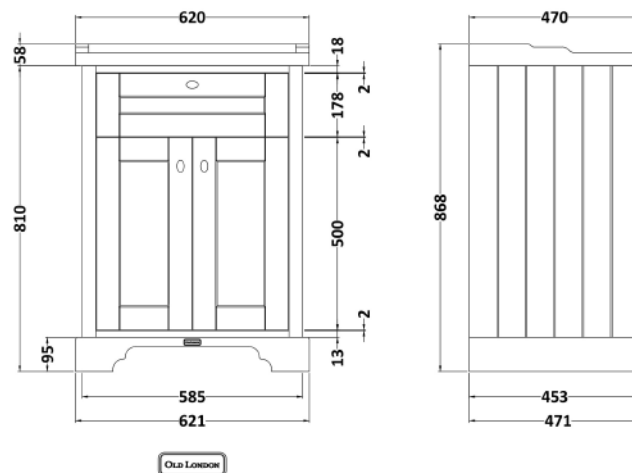

Sales Code: LOF804

Description: 600 2-Door Unit & Classic Basin 1Th

Packaging Details

Barcode: 5056678418109

Sales Code: LON803

Description: 600 2-Door Basin Unit

Product Dimensions

Height (mm):	810
Width (mm):	621
Depth (mm):	471
Nett Weight (kg):	29.5

Packaging Dimensions

Height (mm):	840
Width (mm):	651
Depth (mm):	511
Gross Weight (kg):	30

Packaging Data

Box Colour:	Brown Cardboard Box
Box Qty:	0
Label Size:	0 x 0
Label Colour:	White Label
Label Qty:	0

Outer Box Dimensions (If Applicable)

Height (mm):	
Width (mm):	
Depth (mm):	
Gross Weight (kg):	
Barcode:	5056462622699

Product Details

Country of Origin:	United Kingdom
Fitting Instruction:	No
CE & UKCA:	
FSC Certified Materials:	Yes
Colour:	Hunter Green
Construction Method:	Cam & Wood Dowel
Construction Type:	Rigid
Cabinet Finish:	Mdf Vinyl Textured Woodgrain
Fascia Finish:	Mdf Vinyl Textured Woodgrain
Cabinet Thickness (mm):	18
Fascia Thickness (mm):	18
Drawer Included:	No
Drawer Type:	Not Applicable
No of Shelves:	1
Hinge Type:	95 Degree Inset Clip-On S/C
Hinge Included:	Yes
Adjustable Legs:	Not Applicable
Fixings Included:	Not Required
Handle Style:	Traditional
Waste Shroud:	No
Handle Included:	Yes
Handle Type:	Knob

Sales Code: CBM503

Description: 600 Classic Basin (640X472x185) 1Th

Product Dimensions

Height (mm):	0
Width (mm):	0
Depth (mm):	0
Nett Weight (kg):	17

Packaging Dimensions

Height (mm):	490
Width (mm):	650
Depth (mm):	220
Gross Weight (kg):	17.3