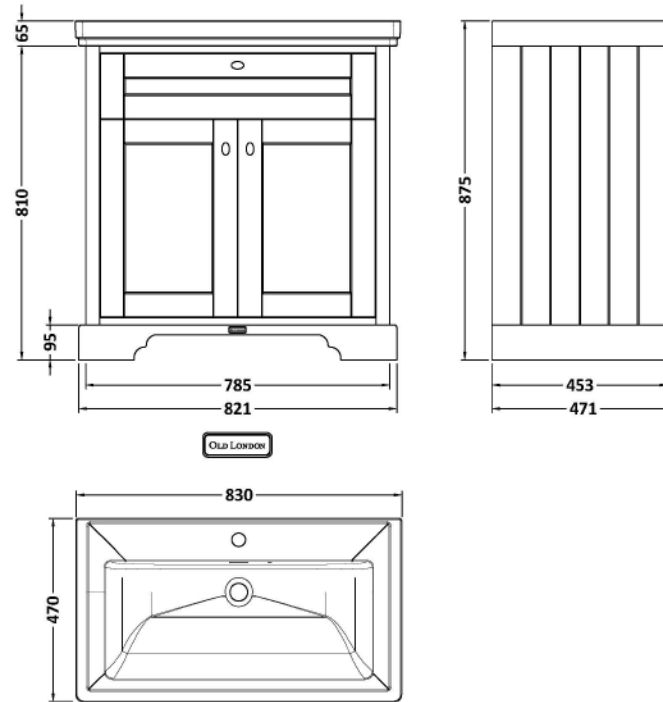

Sales Code: LOF806

Description: 800 2-Door Unit & Classic Basin 1Th

Packaging Details

Barcode: 5056678418185

Sales Code: LON805

Description: 800 2-Door Basin Unit

Product Dimensions

Height (mm):	810
Width (mm):	821
Depth (mm):	471
Nett Weight (kg):	35.5

Packaging Dimensions

Height (mm):	851
Width (mm):	854
Depth (mm):	511
Gross Weight (kg):	36

Packaging Data

Box Colour:	Brown Cardboard Box
Box Qty:	0
Label Size:	0 x 0
Label Colour:	White Label
Label Qty:	0

Outer Box Dimensions (If Applicable)

Height (mm):	
Width (mm):	
Depth (mm):	
Gross Weight (kg):	
Barcode:	5056462622705

Product Details

Country of Origin:	United Kingdom
Fitting Instruction:	No
CE & UKCA:	
FSC Certified Materials:	Yes
Colour:	Hunter Green
Construction Method:	Cam & Wood Dowel
Construction Type:	Rigid
Cabinet Finish:	Mdf Vinyl Textured Woodgrain
Fascia Finish:	Mdf Vinyl Textured Woodgrain
Cabinet Thickness (mm):	18
Fascia Thickness (mm):	18
Drawer Included:	No
Drawer Type:	Not Applicable
No of Shelves:	1
Hinge Type:	95 Degree Inset Clip-On S/C
Hinge Included:	Yes
Adjustable Legs:	Not Applicable
Fixings Included:	Not Required
Handle Style:	Traditional
Waste Shroud:	No
Handle Included:	Yes
Handle Type:	Knob

Sales Code: CBM505

Description: 800 Classic Basin (840X472x185) 1Th

Product Dimensions

Height (mm):	0
Width (mm):	0
Depth (mm):	0
Nett Weight (kg):	22.2

Packaging Dimensions

Height (mm):	490
Width (mm):	850
Depth (mm):	220
Gross Weight (kg):	22.5