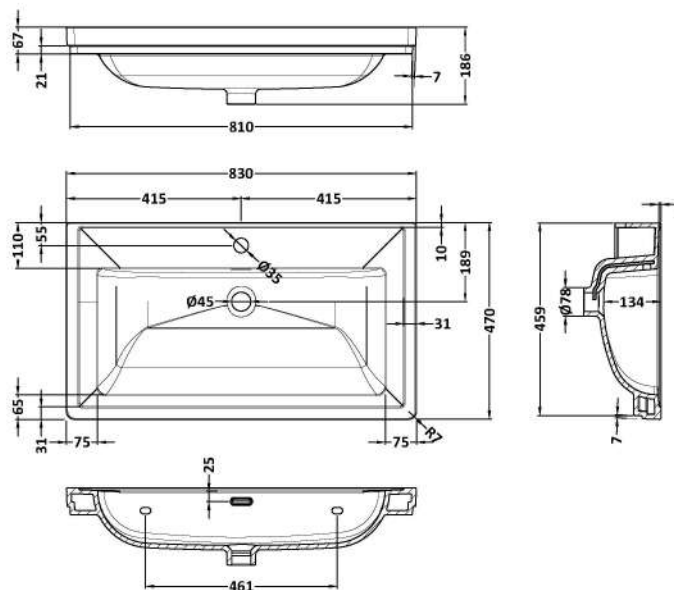

Packaging Dimensions

Height (mm):	851
Width (mm):	854
Depth (mm):	511
Gross Weight (kg):	36

Packaging Data

Box Colour:	Brown Cardboard Box
Box Qty:	0
Label Size:	0 x 0
Label Colour:	White Label
Label Qty:	0

Outer Box Dimensions (If Applicable)

Height (mm):	
Width (mm):	
Depth (mm):	
Gross Weight (kg):	
Barcode:	5056462622705

Product Details

Country of Origin:	United Kingdom
Fitting Instruction:	No
CE & UKCA:	
FSC Certified Materials:	Yes
Colour:	Hunter Green
Construction Method:	Cam & Wood Dowel
Construction Type:	Rigid
Cabinet Finish:	Mdf Vinyl Textured Woodgrain
Fascia Finish:	Mdf Vinyl Textured Woodgrain
Cabinet Thickness (mm):	18
Fascia Thickness (mm):	18
Drawer Included:	No
Drawer Type:	Not Applicable
No of Shelves:	1
Hinge Type:	95 Degree Inset Clip-On S/C
Hinge Included:	Yes
Adjustable Legs:	Not Applicable
Fixings Included:	Not Required
Handle Style:	Traditional
Waste Shroud:	No
Handle Included:	Yes
Handle Type:	Knob

Sales Code: CBM505

Description: 800 Classic Basin (840X472x185) 1Th

Product Dimensions

Height (mm):	0
Width (mm):	0
Depth (mm):	0
Nett Weight (kg):	22.2

Packaging Dimensions

Height (mm):	490
Width (mm):	850
Depth (mm):	220
Gross Weight (kg):	22.5

Packaging Data

Box Colour:	Brown Cardboard Box - Printed
Box Qty:	0
Label Size:	0 x 0
Label Colour:	White Label
Label Qty:	0

Outer Box Dimensions (If Applicable)

Height (mm):	
Width (mm):	
Depth (mm):	
Gross Weight (kg):	
Barcode:	5056462643670