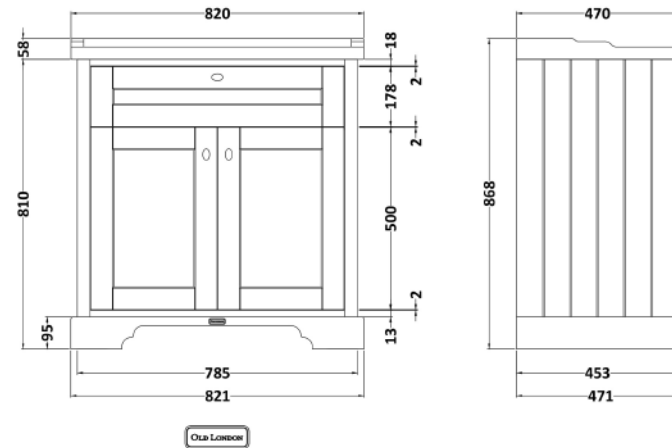

Sales Code: LOF806

Description: 800 2-Door Unit & Classic Basin 1Th

Packaging Details

Barcode: 5056678418185

Sales Code: LON805

Description: 800 2-Door Basin Unit

Product Dimensions

Height (mm):	810
Width (mm):	821
Depth (mm):	471
Nett Weight (kg):	35.5

Packaging Dimensions

Height (mm):	851
Width (mm):	854
Depth (mm):	511
Gross Weight (kg):	36

Packaging Data

Box Colour:	Brown Cardboard Box
Box Qty:	0
Label Size:	0 x 0
Label Colour:	White Label
Label Qty:	0

Outer Box Dimensions (If Applicable)

Height (mm):	
Width (mm):	
Depth (mm):	
Gross Weight (kg):	
Barcode:	5056462622705

Product Details

Country of Origin:	United Kingdom
Fitting Instruction:	No
CE & UKCA:	
FSC Certified Materials:	Yes
Colour:	Hunter Green
Construction Method:	Cam & Wood Dowel
Construction Type:	Rigid
Cabinet Finish:	Mdf Vinyl Textured Woodgrain
Fascia Finish:	Mdf Vinyl Textured Woodgrain
Cabinet Thickness (mm):	18
Fascia Thickness (mm):	18
Drawer Included:	No
Drawer Type:	Not Applicable
No of Shelves:	1
Hinge Type:	95 Degree Inset Clip-On S/C
Hinge Included:	Yes
Adjustable Legs:	Not Applicable
Fixings Included:	Not Required
Handle Style:	Traditional
Waste Shroud:	No
Handle Included:	Yes
Handle Type:	Knob

Sales Code: CBM505

Description: 800 Classic Basin (840X472x185) 1Th

Product Dimensions

Height (mm):	0
Width (mm):	0
Depth (mm):	0
Nett Weight (kg):	22.2

Packaging Dimensions

Height (mm):	490
Width (mm):	850
Depth (mm):	220
Gross Weight (kg):	22.5