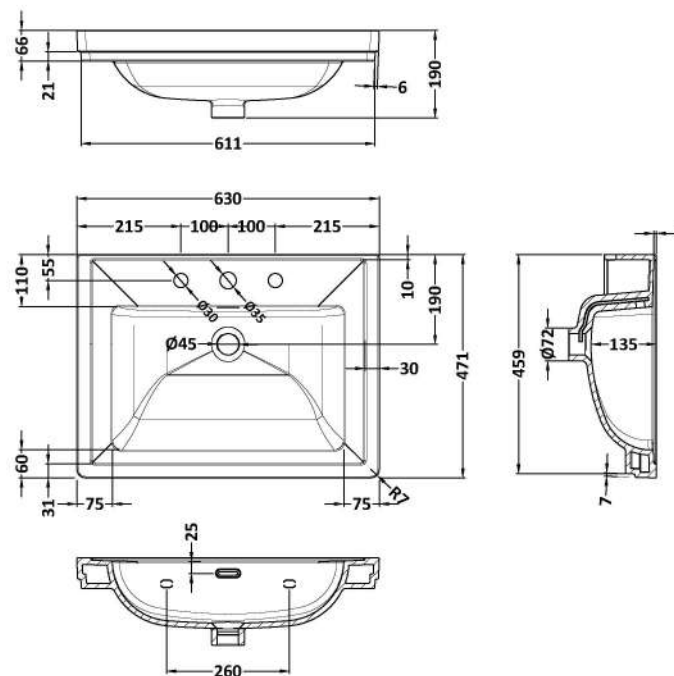

Packaging Dimensions

Height (mm):	840
Width (mm):	651
Depth (mm):	511
Gross Weight (kg):	30

Packaging Data

Box Colour:	Brown Cardboard Box
Box Qty:	0
Label Size:	0 x 0
Label Colour:	White Label
Label Qty:	0

Outer Box Dimensions (If Applicable)

Height (mm):	
Width (mm):	
Depth (mm):	
Gross Weight (kg):	
Barcode:	5056462622699

Product Details

Country of Origin:	United Kingdom
Fitting Instruction:	No
CE & UKCA:	
FSC Certified Materials:	Yes
Colour:	Hunter Green
Construction Method:	Cam & Wood Dowel
Construction Type:	Rigid
Cabinet Finish:	Mdf Vinyl Textured Woodgrain
Fascia Finish:	Mdf Vinyl Textured Woodgrain
Cabinet Thickness (mm):	18
Fascia Thickness (mm):	18
Drawer Included:	No
Drawer Type:	Not Applicable
No of Shelves:	1
Hinge Type:	95 Degree Inset Clip-On S/C
Hinge Included:	Yes
Adjustable Legs:	Not Applicable
Fixings Included:	Not Required
Handle Style:	Traditional
Waste Shroud:	No
Handle Included:	Yes
Handle Type:	Knob

Sales Code: CBM533

Description: 600 Classic Basin (640X472x185) 3Th

Product Dimensions

Height (mm):	0
Width (mm):	0
Depth (mm):	0
Nett Weight (kg):	17

Packaging Dimensions

Height (mm):	490
Width (mm):	650
Depth (mm):	220
Gross Weight (kg):	17.3

Basins: Tap Hole: Three Tapholes Chain Stay Hole: No
Template: Not Required Waste Type Req: Slotted
Overflow Inc: Yes Overflow Cover: Yes
Inner Bowl Depth (mm): 135 mm