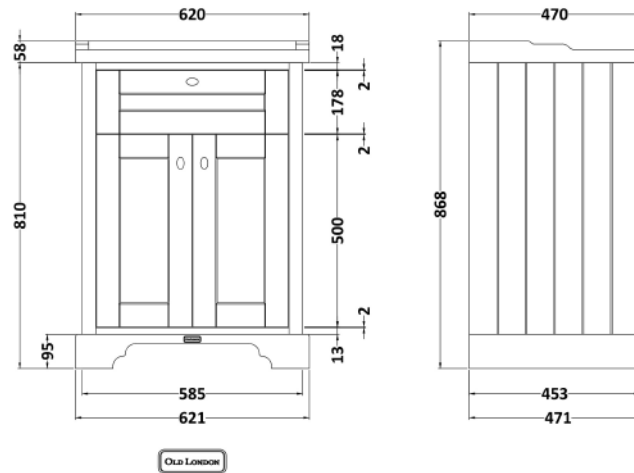

Sales Code: LOF834

Description: 600 2-Door Unit & Classic Basin 3Th

Packaging Details

Barcode: 5056678418147

Sales Code: LON803

Description: 600 2-Door Basin Unit

Product Dimensions

Height (mm):	810
Width (mm):	621
Depth (mm):	471
Nett Weight (kg):	29.5

Packaging Dimensions

Height (mm):	840
Width (mm):	651
Depth (mm):	511
Gross Weight (kg):	30

Packaging Data

Box Colour:	Brown Cardboard Box
Box Qty:	0
Label Size:	0 x 0
Label Colour:	White Label
Label Qty:	0

Outer Box Dimensions (If Applicable)

Height (mm):	
Width (mm):	
Depth (mm):	
Gross Weight (kg):	
Barcode:	5056462622699

Product Details

Country of Origin:	United Kingdom
Fitting Instruction:	No
CE & UKCA:	
FSC Certified Materials:	Yes
Colour:	Hunter Green
Construction Method:	Cam & Wood Dowel
Construction Type:	Rigid
Cabinet Finish:	Mdf Vinyl Textured Woodgrain
Fascia Finish:	Mdf Vinyl Textured Woodgrain
Cabinet Thickness (mm):	18
Fascia Thickness (mm):	18
Drawer Included:	No
Drawer Type:	Not Applicable
No of Shelves:	1
Hinge Type:	95 Degree Inset Clip-On S/C
Hinge Included:	Yes
Adjustable Legs:	Not Applicable
Fixings Included:	Not Required
Handle Style:	Traditional
Waste Shroud:	No
Handle Included:	Yes
Handle Type:	Knob

Sales Code: CBM533

Description: 600 Classic Basin (640X472x185) 3Th

Product Dimensions

Height (mm):	0
Width (mm):	0
Depth (mm):	0
Nett Weight (kg):	17

Packaging Dimensions

Height (mm):	490
Width (mm):	650
Depth (mm):	220
Gross Weight (kg):	17.3