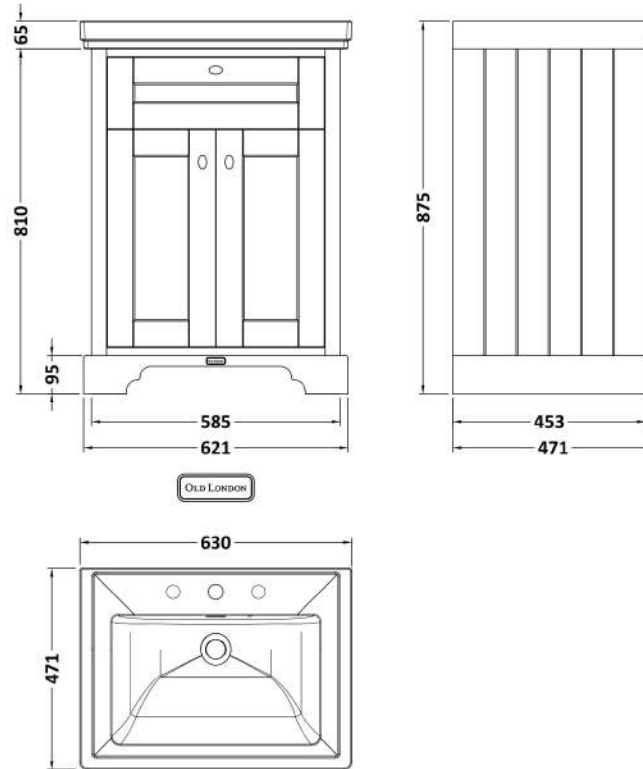

Sales Code: LOF834

Description: 600 2-Door Unit & Classic Basin 3Th

Packaging Details

Barcode: 5056678418147

Sales Code: LON803

Description: 600 2-Door Basin Unit

Product Dimensions

Height (mm):	810
Width (mm):	621
Depth (mm):	471
Nett Weight (kg):	29.5

Packaging Dimensions

Height (mm):	840
Width (mm):	651
Depth (mm):	511
Gross Weight (kg):	30

Packaging Data

Box Colour:	Brown Cardboard Box
Box Qty:	0
Label Size:	0 x 0
Label Colour:	White Label
Label Qty:	0

Outer Box Dimensions (If Applicable)

Height (mm):	
Width (mm):	
Depth (mm):	
Gross Weight (kg):	
Barcode:	5056462622699

Product Details

Country of Origin:	United Kingdom
Fitting Instruction:	No
CE & UKCA:	
FSC Certified Materials:	Yes
Colour:	Hunter Green
Construction Method:	Cam & Wood Dowel
Construction Type:	Rigid
Cabinet Finish:	Mdf Vinyl Textured Woodgrain
Fascia Finish:	Mdf Vinyl Textured Woodgrain
Cabinet Thickness (mm):	18
Fascia Thickness (mm):	18
Drawer Included:	No
Drawer Type:	Not Applicable
No of Shelves:	1
Hinge Type:	95 Degree Inset Clip-On S/C
Hinge Included:	Yes
Adjustable Legs:	Not Applicable
Fixings Included:	Not Required
Handle Style:	Traditional
Waste Shroud:	No
Handle Included:	Yes
Handle Type:	Knob

Sales Code: CBM533

Description: 600 Classic Basin (640X472x185) 3Th

Product Dimensions

Height (mm):	0
Width (mm):	0
Depth (mm):	0
Nett Weight (kg):	17

Packaging Dimensions

Height (mm):	490
Width (mm):	650
Depth (mm):	220
Gross Weight (kg):	17.3