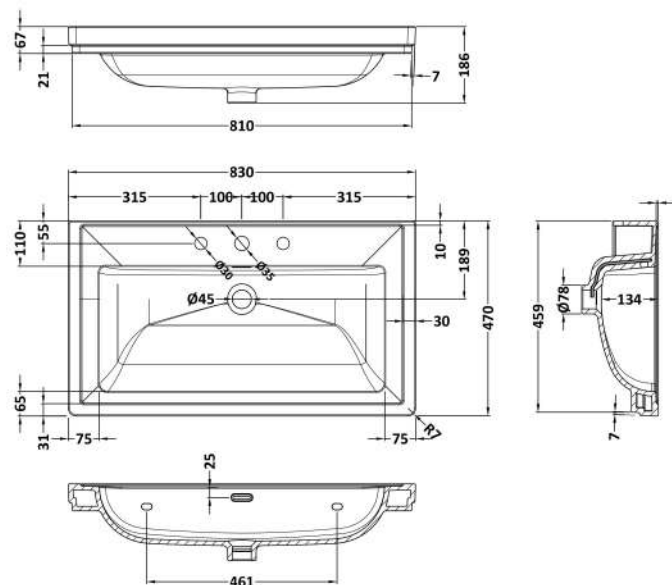

### Product Dimensions

Height (mm):	810
Width (mm):	821
Depth (mm):	471
Nett Weight (kg):	35.5

### Packaging Dimensions

Height (mm):	851
Width (mm):	854
Depth (mm):	511
Gross Weight (kg):	36

### Outer Box Dimensions (If Applicable)

Height (mm):	
Width (mm):	
Depth (mm):	
Gross Weight (kg):	
Barcode:	5056462622705

Sales Code: CBM535

Description: 800 Classic Basin (840X472x185) 3Th

**Product Dimensions**

Height (mm):	0
Width (mm):	0
Depth (mm):	0
Nett Weight (kg):	22.2

**Packaging Dimensions**

Height (mm):	490
Width (mm):	850
Depth (mm):	220
Gross Weight (kg):	22.5