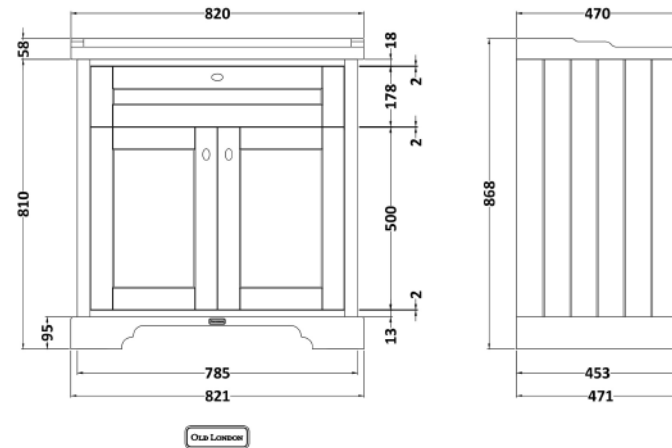

### Product Dimensions

Height (mm):	810
Width (mm):	821
Depth (mm):	471
Nett Weight (kg):	35.5

### Packaging Dimensions

Height (mm):	851
Width (mm):	854
Depth (mm):	511
Gross Weight (kg):	36

### Outer Box Dimensions (If Applicable)

Height (mm):	
Width (mm):	
Depth (mm):	
Gross Weight (kg):	
Barcode:	5056462622705

Sales Code: CBM535

Description: 800 Classic Basin (840X472x185) 3Th

**Product Dimensions**

Height (mm):	0
Width (mm):	0
Depth (mm):	0
Nett Weight (kg):	22.2

**Packaging Dimensions**

Height (mm):	490
Width (mm):	850
Depth (mm):	220
Gross Weight (kg):	22.5