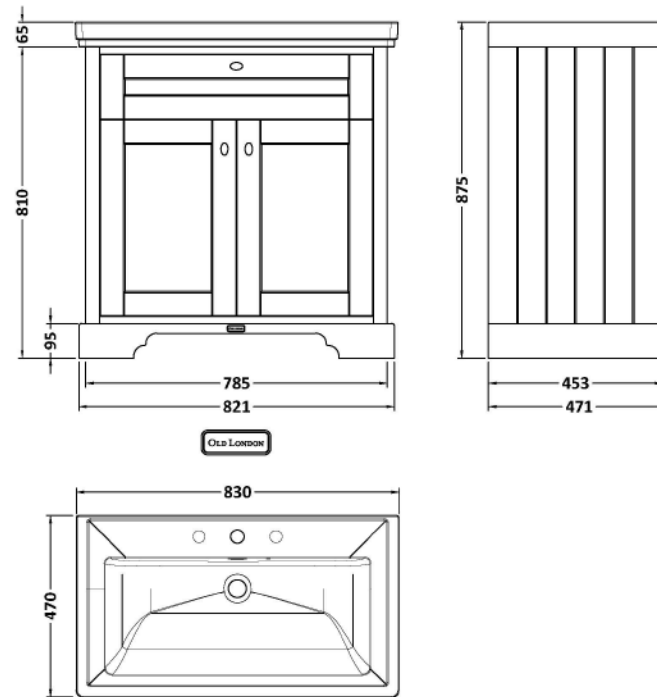

Sales Code: LOF836

Description: 800 2-Door Unit & Classic Basin 3Th

Packaging Details

Barcode: 5056678418222