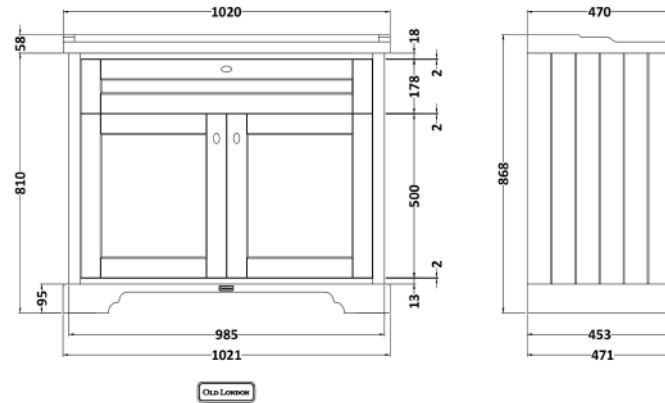

Packaging Dimensions

Height (mm):	260
Width (mm):	1020
Depth (mm):	480
Gross Weight (kg):	27

Packaging Data

Box Colour:	Brown Cardboard Box - Printed
Box Qty:	1
Label Size:	100 x 50
Label Colour:	White Label
Label Qty:	2

Outer Box Dimensions (If Applicable)

Height (mm):	
Width (mm):	
Depth (mm):	
Gross Weight (kg):	
Barcode:	5056211825722

Product Details

Country of Origin:	China
Fitting Instruction:	No
Certification: CE & UKCA:	N/A
WRAS:	N/A
WRAS No:	N/A
Product Material:	Vitreous China
Fixing Supplied:	No

Cisterns: Operating Type: Not Applicable Fittings: Not Applicable
Lever Type: Not Applicable

Basins: Tap Hole: Three Tapholes Chain Stay Hole: No
Template: Not Required Waste Type Req: Slotted
Overflow Inc: Yes Overflow Cover: Yes
Inner Bowl Depth (mm): 160 mm

Sales Code: LON807

Description: 1000 2-Door Basin Unit

Product Dimensions

Height (mm):	810
Width (mm):	1021
Depth (mm):	471
Nett Weight (kg):	42.5

Packaging Dimensions

Height (mm):	850
Width (mm):	1055
Depth (mm):	510
Gross Weight (kg):	43.5