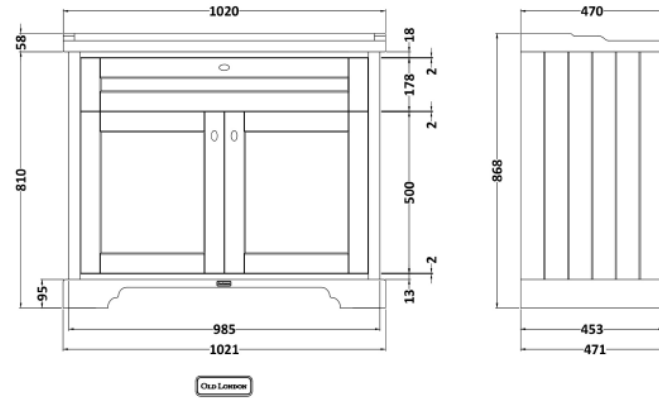

Sales Code: LOF837

Description: 1000 2-Door Unit & Basin 3Th

Packaging Details

Barcode: 5056462646794

Sales Code: NLV037

Description: 1000mm Traditional Basin 3Th

Product Dimensions

Height (mm):	218
Width (mm):	1020
Depth (mm):	470
Nett Weight (kg):	26

Packaging Dimensions

Height (mm):	260
Width (mm):	1020
Depth (mm):	480
Gross Weight (kg):	27

Packaging Data

Box Colour:	Brown Cardboard Box - Printed
Box Qty:	1
Label Size:	100 x 50
Label Colour:	White Label
Label Qty:	2

Outer Box Dimensions (If Applicable)

Height (mm):	
Width (mm):	
Depth (mm):	
Gross Weight (kg):	
Barcode:	5056211825722

Product Details

Country of Origin:	China
Fitting Instruction:	No
Certification: CE & UKCA:	N/A
WRAS:	N/A
WRAS No:	N/A
Product Material:	Vitreous China
Fixing Supplied:	No

Sales Code: LON807

Description: 1000 2-Door Basin Unit

Product Dimensions

Height (mm):	810
Width (mm):	1021
Depth (mm):	471
Nett Weight (kg):	42.5

Packaging Dimensions

Height (mm):	850
Width (mm):	1055
Depth (mm):	510
Gross Weight (kg):	43.5