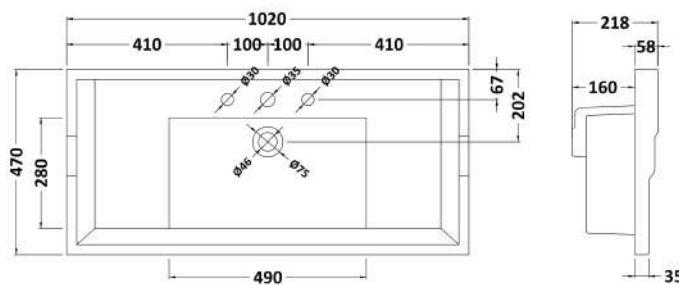

Sales Code: LOF837

Description: 1000 2-Door Unit & Basin 3Th

Packaging Details

Barcode: 5056462646794

Sales Code: NLV037

Description: 1000mm Traditional Basin 3Th

Product Dimensions

Height (mm):	218
Width (mm):	1020
Depth (mm):	470
Nett Weight (kg):	26

Packaging Dimensions

Height (mm):	260
Width (mm):	1020
Depth (mm):	480
Gross Weight (kg):	27

Packaging Data

Box Colour:	Brown Cardboard Box - Printed
Box Qty:	1
Label Size:	100 x 50
Label Colour:	White Label
Label Qty:	2

Outer Box Dimensions (If Applicable)

Height (mm):	
Width (mm):	
Depth (mm):	
Gross Weight (kg):	
Barcode:	5056211825722

Product Details

Country of Origin:	China
Fitting Instruction:	No
Certification: CE & UKCA:	N/A
WRAS:	N/A
WRAS No:	N/A
Product Material:	Vitreous China
Fixing Supplied:	No

Sales Code: LON807

Description: 1000 2-Door Basin Unit

Product Dimensions

Height (mm):	810
Width (mm):	1021
Depth (mm):	471
Nett Weight (kg):	42.5

Packaging Dimensions

Height (mm):	850
Width (mm):	1055
Depth (mm):	510
Gross Weight (kg):	43.5