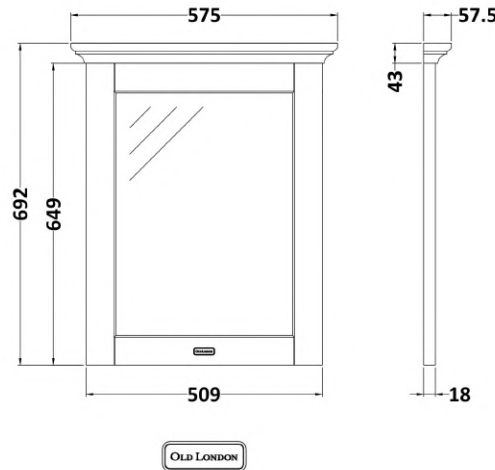

### Product Dimensions

Height (mm):	692
Width (mm):	575
Depth (mm):	58
Nett Weight (kg):	5.3

### Packaging Dimensions

Height (mm):	724
Width (mm):	615
Depth (mm):	90
Gross Weight (kg):	5.8

### Packaging Data

Box Colour:	Brown Cardboard Box
Box Qty:	1
Label Size:	150 x 100
Label Colour:	White Label
Label Qty:	1

### Outer Box Dimensions (If Applicable)

Height (mm):	
Width (mm):	
Depth (mm):	
Gross Weight (kg):	
Barcode:	5056211818113