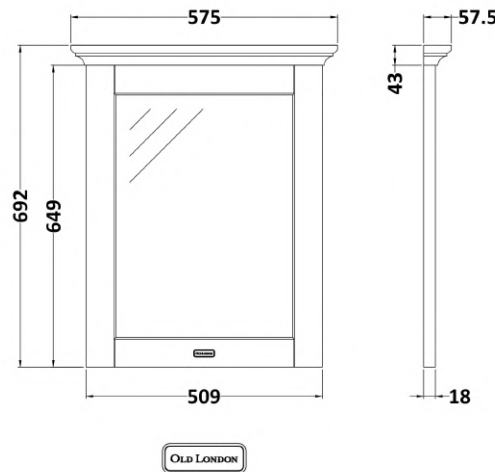

Sales Code: LON413

Description: 600 Flat Mirror

Product Dimensions

Height (mm):	692
Width (mm):	575
Depth (mm):	58
Nett Weight (kg):	5.3

Packaging Dimensions

Height (mm):	724
Width (mm):	615
Depth (mm):	90
Gross Weight (kg):	5.8

Packaging Data

Box Colour:	Brown Cardboard Box
Box Qty:	1
Label Size:	150 x 100
Label Colour:	White Label
Label Qty:	1

Outer Box Dimensions (If Applicable)

Height (mm):	
Width (mm):	
Depth (mm):	
Gross Weight (kg):	
Barcode:	5056211818137

Product Details

Country of Origin:	Ireland
Fitting Instruction:	No
CE & UKCA:	
FSC Certified Materials:	Yes
Colour:	Timeless Sand
Construction Method:	Cam & Wood Dowel
Construction Type:	Rigid
Cabinet Finish:	Not Applicable
Fascia Finish:	Mdf Vinyl Textured Woodgrain
Cabinet Thickness (mm):	
Fascia Thickness (mm):	18
Drawer Included:	Not Applicable
Drawer Type:	Not Applicable
No of Shelves:	Not Applicable
Hinge Type:	Not Applicable
Hinge Included:	Not Applicable
Adjustable Legs:	Not Applicable
Fixings Included:	Yes
Handle Style:	Not Applicable
Waste Shroud:	Not Applicable
Handle Included:	Not Applicable
Handle Type:	Not Applicable