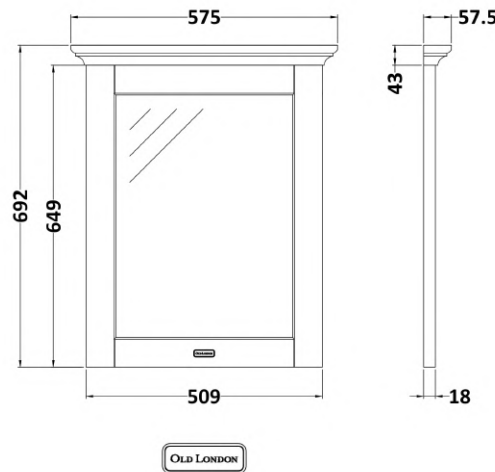

Sales Code: LON813

Description: 600 Flat Mirror

Product Dimensions

Height (mm):	692
Width (mm):	575
Depth (mm):	58
Nett Weight (kg):	5.3

Packaging Dimensions

Height (mm):	724
Width (mm):	615
Depth (mm):	90
Gross Weight (kg):	5.8

Packaging Data

Box Colour:	Brown Cardboard Box
Box Qty:	1
Label Size:	150 x 100
Label Colour:	White Label
Label Qty:	1

Outer Box Dimensions (If Applicable)

Height (mm):	
Width (mm):	
Depth (mm):	
Gross Weight (kg):	
Barcode:	5056462622859

Product Details

Country of Origin:	United Kingdom
Fitting Instruction:	No
CE & UKCA:	
FSC Certified Materials:	Yes
Colour:	Hunter Green
Construction Method:	Cam & Wood Dowel
Construction Type:	Rigid
Cabinet Finish:	Not Applicable
Fascia Finish:	Mdf Vinyl Textured Woodgrain
Cabinet Thickness (mm):	
Fascia Thickness (mm):	18
Drawer Included:	Not Applicable
Drawer Type:	Not Applicable
No of Shelves:	Not Applicable
Hinge Type:	Not Applicable
Hinge Included:	Not Applicable
Adjustable Legs:	Not Applicable
Fixings Included:	Yes
Handle Style:	Not Applicable
Waste Shroud:	Not Applicable
Handle Included:	Not Applicable
Handle Type:	Not Applicable