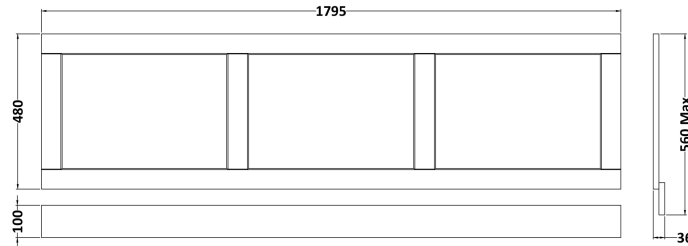

Sales Code: LOP207

Description: 1800 Bath Panel

Product Dimensions

Height (mm):	560
Width (mm):	1795
Depth (mm):	36
Nett Weight (kg):	14

Packaging Dimensions

Height (mm):	610
Width (mm):	1830
Depth (mm):	28
Gross Weight (kg):	14.5

Packaging Data

Box Colour:	Brown Cardboard Box
Box Qty:	1
Label Size:	150 x 100
Label Colour:	White Label
Label Qty:	1

Outer Box Dimensions (If Applicable)

Height (mm):	
Width (mm):	
Depth (mm):	
Gross Weight (kg):	
Barcode:	5056211818267

Product Details

Country of Origin:	Ireland
Fitting Instruction:	No
CE Certification:	
FSC Certified Materials:	Yes
Colour:	Storm Grey
Construction Method:	Not Applicable
Construction Type:	Flat-Pack
Cabinet Finish:	Not Applicable
Fascia Finish:	Mdf Vinyl Textured Woodgrain
Cabinet Thickness (mm):	
Fascia Thickness (mm):	18
Drawer Included:	Not Applicable
Drawer Type:	Not Applicable
No of Shelves:	Not Applicable
Hinge Type:	Not Applicable
Hinge Included:	Not Applicable
Adjustable Legs:	Not Applicable
Fixings Included:	Yes
Handle Style:	Not Applicable
Waste Shroud:	Not Applicable
Handle Included:	Not Applicable
Handle Type:	Not Applicable