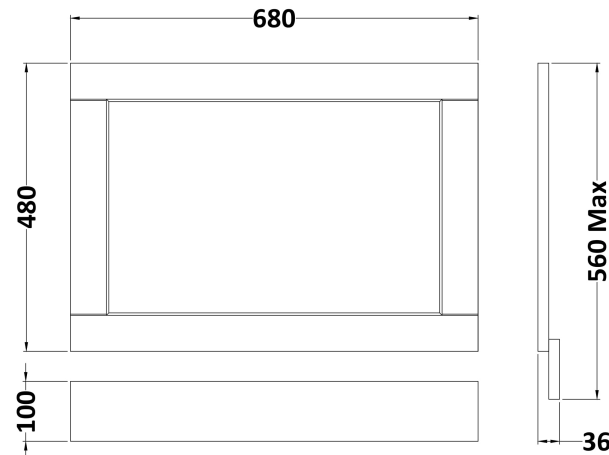

Sales Code: LOP211

Description: 700 Bath Panel

Product Dimensions

Height (mm):	560
Width (mm):	680
Depth (mm):	36
Nett Weight (kg):	4.5

Packaging Dimensions

Height (mm):	610
Width (mm):	710
Depth (mm):	28
Gross Weight (kg):	5

Packaging Data

Box Colour:	Brown Cardboard Box
Box Qty:	1
Label Size:	150 x 100
Label Colour:	White Label
Label Qty:	1

Outer Box Dimensions (If Applicable)

Height (mm):	
Width (mm):	
Depth (mm):	
Gross Weight (kg):	
Barcode:	5056211818298

Product Details

Country of Origin:	Ireland
Fitting Instruction:	No
CE Certification:	
FSC Certified Materials:	Yes
Colour:	Storm Grey
Construction Method:	Not Applicable
Construction Type:	Flat-Pack
Cabinet Finish:	Not Applicable
Fascia Finish:	Mdf Vinyl Textured Woodgrain
Cabinet Thickness (mm):	
Fascia Thickness (mm):	18
Drawer Included:	Not Applicable
Drawer Type:	Not Applicable
No of Shelves:	Not Applicable
Hinge Type:	Not Applicable
Hinge Included:	Not Applicable
Adjustable Legs:	Not Applicable
Fixings Included:	Yes
Handle Style:	Not Applicable
Waste Shroud:	Not Applicable
Handle Included:	Not Applicable
Handle Type:	Not Applicable