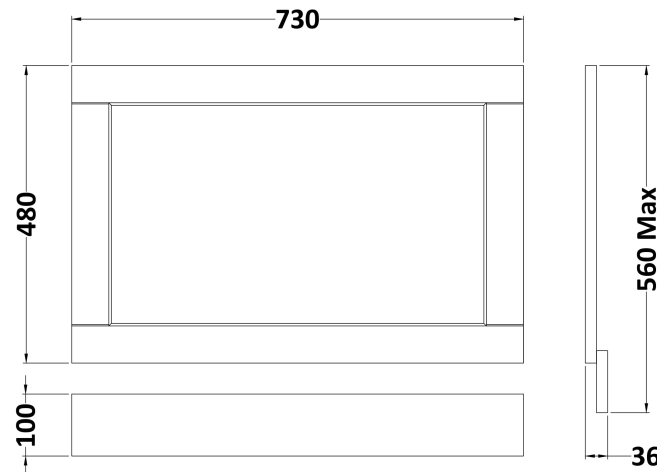

### Product Dimensions

Height (mm):	560
Width (mm):	730
Depth (mm):	36
Nett Weight (kg):	5.5

### Packaging Dimensions

Height (mm):	610
Width (mm):	760
Depth (mm):	28
Gross Weight (kg):	6

### Packaging Data

Box Colour:	Brown Cardboard Box
Box Qty:	1
Label Size:	150 x 100
Label Colour:	White Label
Label Qty:	1

### Outer Box Dimensions (If Applicable)

Height (mm):	
Width (mm):	
Depth (mm):	
Gross Weight (kg):	
Barcode:	5056211818328