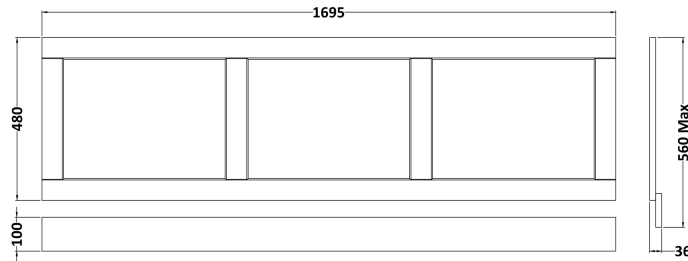

Sales Code: LOP305

Description: 1700 Bath Panel

Product Dimensions

Height (mm):	560
Width (mm):	1695
Depth (mm):	36
Nett Weight (kg):	13

Packaging Dimensions

Height (mm):	610
Width (mm):	1730
Depth (mm):	28
Gross Weight (kg):	13.5

Packaging Data

Box Colour:	Brown Cardboard Box
Box Qty:	1
Label Size:	150 x 100
Label Colour:	White Label
Label Qty:	1

Outer Box Dimensions (If Applicable)

Height (mm):	
Width (mm):	
Depth (mm):	
Gross Weight (kg):	
Barcode:	5056211818243

Product Details

Country of Origin:	Ireland
Fitting Instruction:	No
CE Certification:	
FSC Certified Materials:	Yes
Colour:	Twilight Blue
Construction Method:	Not Applicable
Construction Type:	Flat-Pack
Cabinet Finish:	Not Applicable
Fascia Finish:	Mdf Vinyl Textured Woodgrain
Cabinet Thickness (mm):	
Fascia Thickness (mm):	18
Drawer Included:	Not Applicable
Drawer Type:	Not Applicable
No of Shelves:	Not Applicable
Hinge Type:	Not Applicable
Hinge Included:	Not Applicable
Adjustable Legs:	Not Applicable
Fixings Included:	Yes
Handle Style:	Not Applicable
Waste Shroud:	Not Applicable
Handle Included:	Not Applicable
Handle Type:	Not Applicable