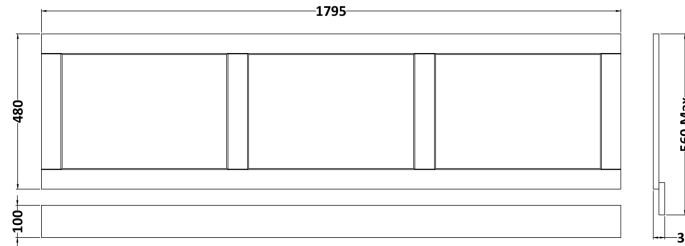

Sales Code: LOP307

Description: 1800 Bath Panel

Product Dimensions

Height (mm):	560
Width (mm):	1795
Depth (mm):	36
Nett Weight (kg):	14

Packaging Dimensions

Height (mm):	610
Width (mm):	1830
Depth (mm):	28
Gross Weight (kg):	14.5

Packaging Data

Box Colour:	Brown Cardboard Box
Box Qty:	1
Label Size:	150 x 100
Label Colour:	White Label
Label Qty:	1

Outer Box Dimensions (If Applicable)

Height (mm):	
Width (mm):	
Depth (mm):	
Gross Weight (kg):	
Barcode:	5056211818274

Product Details

Country of Origin:	Ireland
Fitting Instruction:	No
CE Certification:	
FSC Certified Materials:	Yes
Colour:	Twilight Blue
Construction Method:	Not Applicable
Construction Type:	Flat-Pack
Cabinet Finish:	Not Applicable
Fascia Finish:	Mdf Vinyl Textured Woodgrain
Cabinet Thickness (mm):	
Fascia Thickness (mm):	18
Drawer Included:	Not Applicable
Drawer Type:	Not Applicable
No of Shelves:	Not Applicable
Hinge Type:	Not Applicable
Hinge Included:	Not Applicable
Adjustable Legs:	Not Applicable
Fixings Included:	Yes
Handle Style:	Not Applicable
Waste Shroud:	Not Applicable
Handle Included:	Not Applicable
Handle Type:	Not Applicable