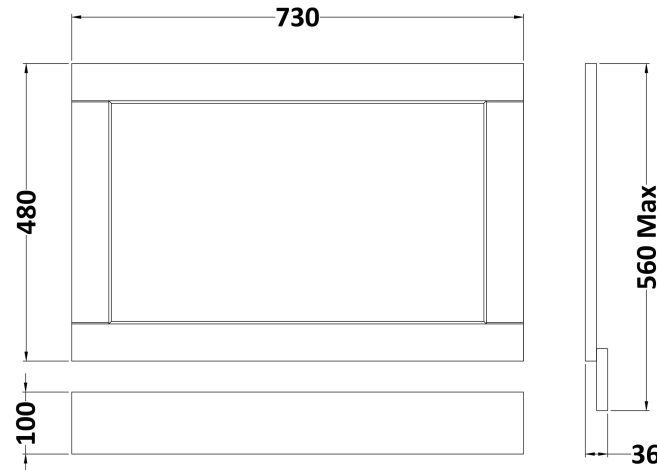

Sales Code: LOP312

Description: 750 Bath Panel

Product Dimensions

Height (mm):	560
Width (mm):	730
Depth (mm):	36
Nett Weight (kg):	5.5

Packaging Dimensions

Height (mm):	610
Width (mm):	760
Depth (mm):	28
Gross Weight (kg):	6

Packaging Data

Box Colour:	Brown Cardboard Box
Box Qty:	1
Label Size:	150 x 100
Label Colour:	White Label
Label Qty:	1

Outer Box Dimensions (If Applicable)

Height (mm):	
Width (mm):	
Depth (mm):	
Gross Weight (kg):	
Barcode:	5056211818335

Product Details

Country of Origin:	Ireland
Fitting Instruction:	No
CE Certification:	
FSC Certified Materials:	Yes
Colour:	Twilight Blue
Construction Method:	Not Applicable
Construction Type:	Flat-Pack
Cabinet Finish:	Not Applicable
Fascia Finish:	Mdf Vinyl Textured Woodgrain
Cabinet Thickness (mm):	
Fascia Thickness (mm):	18
Drawer Included:	Not Applicable
Drawer Type:	Not Applicable
No of Shelves:	Not Applicable
Hinge Type:	Not Applicable
Hinge Included:	Not Applicable
Adjustable Legs:	Not Applicable
Fixings Included:	Yes
Handle Style:	Not Applicable
Waste Shroud:	Not Applicable
Handle Included:	Not Applicable
Handle Type:	Not Applicable