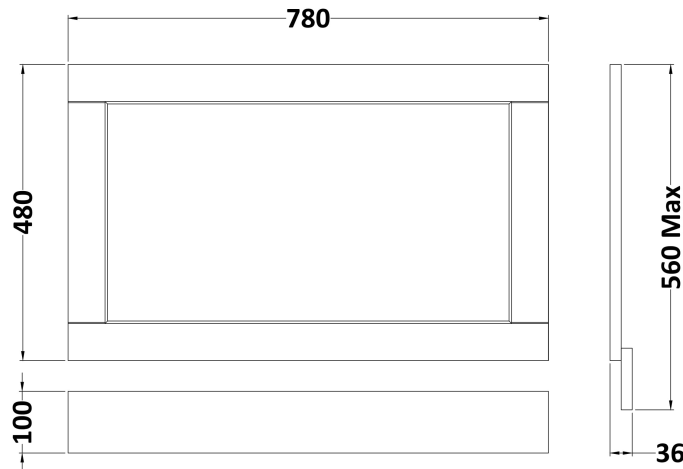

Sales Code: LOP313

Description: 800 Bath Panel

Product Dimensions

Height (mm):	560
Width (mm):	780
Depth (mm):	36
Nett Weight (kg):	6

Packaging Dimensions

Height (mm):	610
Width (mm):	810
Depth (mm):	28
Gross Weight (kg):	6.5

Packaging Data

Box Colour:	Brown Cardboard Box
Box Qty:	1
Label Size:	150 x 100
Label Colour:	White Label
Label Qty:	1

Outer Box Dimensions (If Applicable)

Height (mm):	
Width (mm):	
Depth (mm):	
Gross Weight (kg):	
Barcode:	5056211818366

Product Details

Country of Origin:	Ireland
Fitting Instruction:	No
CE Certification:	
FSC Certified Materials:	Yes
Colour:	Twilight Blue
Construction Method:	Not Applicable
Construction Type:	Flat-Pack
Cabinet Finish:	Not Applicable
Fascia Finish:	Mdf Vinyl Textured Woodgrain
Cabinet Thickness (mm):	
Fascia Thickness (mm):	18
Drawer Included:	Not Applicable
Drawer Type:	Not Applicable
No of Shelves:	Not Applicable
Hinge Type:	Not Applicable
Hinge Included:	Not Applicable
Adjustable Legs:	Not Applicable
Fixings Included:	Yes
Handle Style:	Not Applicable
Waste Shroud:	Not Applicable
Handle Included:	Not Applicable
Handle Type:	Not Applicable