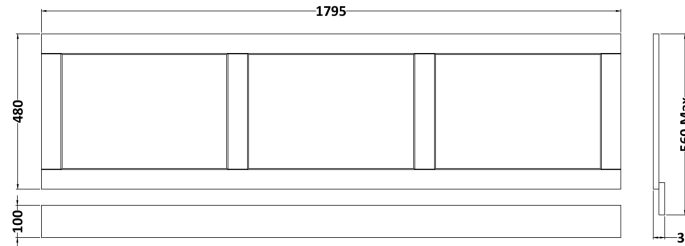

### Product Dimensions

Height (mm):	560
Width (mm):	1795
Depth (mm):	36
Nett Weight (kg):	14

### Packaging Dimensions

Height (mm):	610
Width (mm):	1830
Depth (mm):	28
Gross Weight (kg):	14.5

### Packaging Data

Box Colour:	Brown Cardboard Box
Box Qty:	1
Label Size:	150 x 100
Label Colour:	White Label
Label Qty:	1

### Outer Box Dimensions (If Applicable)

Height (mm):	
Width (mm):	
Depth (mm):	
Gross Weight (kg):	
Barcode:	5056211818281