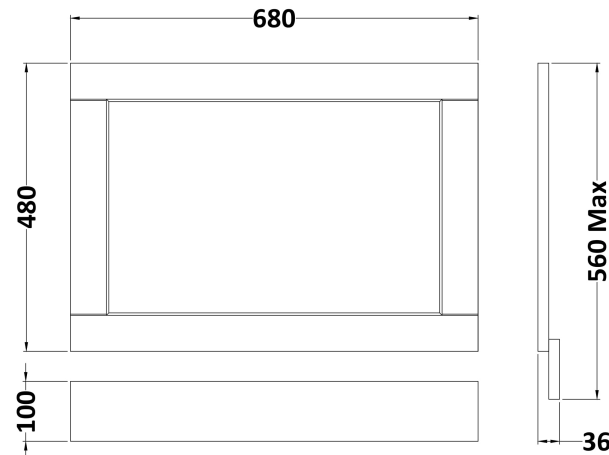

Sales Code: LOP411

Description: 700 Bath Panel

Product Dimensions

Height (mm):	560
Width (mm):	680
Depth (mm):	36
Nett Weight (kg):	4.5

Packaging Dimensions

Height (mm):	610
Width (mm):	710
Depth (mm):	28
Gross Weight (kg):	5

Packaging Data

Box Colour:	Brown Cardboard Box
Box Qty:	1
Label Size:	150 x 100
Label Colour:	White Label
Label Qty:	1

Outer Box Dimensions (If Applicable)

Height (mm):	
Width (mm):	
Depth (mm):	
Gross Weight (kg):	
Barcode:	5056211818311

Product Details

Country of Origin:	Ireland
Fitting Instruction:	No
CE Certification:	
FSC Certified Materials:	Yes
Colour:	Timeless Sand
Construction Method:	Not Applicable
Construction Type:	Flat-Pack
Cabinet Finish:	Not Applicable
Fascia Finish:	Mdf Vinyl Textured Woodgrain
Cabinet Thickness (mm):	
Fascia Thickness (mm):	18
Drawer Included:	Not Applicable
Drawer Type:	Not Applicable
No of Shelves:	Not Applicable
Hinge Type:	Not Applicable
Hinge Included:	Not Applicable
Adjustable Legs:	Not Applicable
Fixings Included:	Yes
Handle Style:	Not Applicable
Waste Shroud:	Not Applicable
Handle Included:	Not Applicable
Handle Type:	Not Applicable