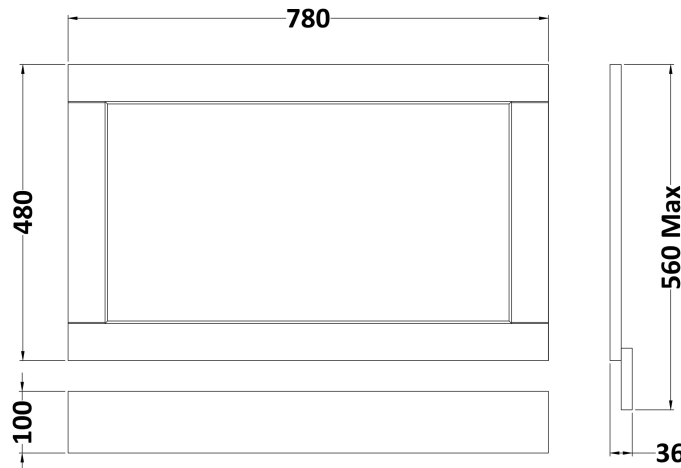

Sales Code: LOP413

Description: 800 Bath Panel

Product Dimensions

Height (mm):	560
Width (mm):	780
Depth (mm):	36
Nett Weight (kg):	6

Packaging Dimensions

Height (mm):	610
Width (mm):	810
Depth (mm):	28
Gross Weight (kg):	6.5

Packaging Data

Box Colour:	Brown Cardboard Box
Box Qty:	1
Label Size:	150 x 100
Label Colour:	White Label
Label Qty:	1

Outer Box Dimensions (If Applicable)

Height (mm):	
Width (mm):	
Depth (mm):	
Gross Weight (kg):	
Barcode:	5056211818373

Product Details

Country of Origin:	Ireland
Fitting Instruction:	No
CE Certification:	
FSC Certified Materials:	Yes
Colour:	Timeless Sand
Construction Method:	Not Applicable
Construction Type:	Flat-Pack
Cabinet Finish:	Not Applicable
Fascia Finish:	Mdf Vinyl Textured Woodgrain
Cabinet Thickness (mm):	
Fascia Thickness (mm):	18
Drawer Included:	Not Applicable
Drawer Type:	Not Applicable
No of Shelves:	Not Applicable
Hinge Type:	Not Applicable
Hinge Included:	Not Applicable
Adjustable Legs:	Not Applicable
Fixings Included:	Yes
Handle Style:	Not Applicable
Waste Shroud:	Not Applicable
Handle Included:	Not Applicable
Handle Type:	Not Applicable