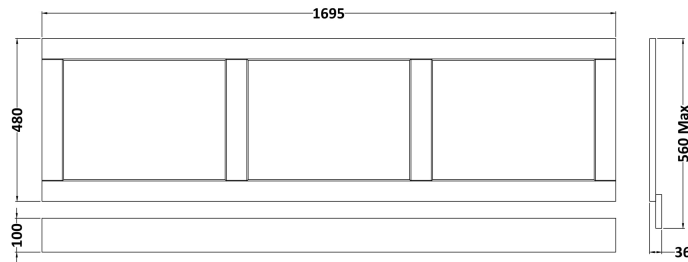

Sales Code: LOP805

Description: 1700 Bath Panel

### Product Dimensions

Height (mm):	560
Width (mm):	1695
Depth (mm):	36
Nett Weight (kg):	13

### Packaging Dimensions

Height (mm):	610
Width (mm):	1730
Depth (mm):	28
Gross Weight (kg):	13.5

### Outer Box Dimensions (If Applicable)

Height (mm):	
Width (mm):	
Depth (mm):	
Gross Weight (kg):	
Barcode:	5056462622941