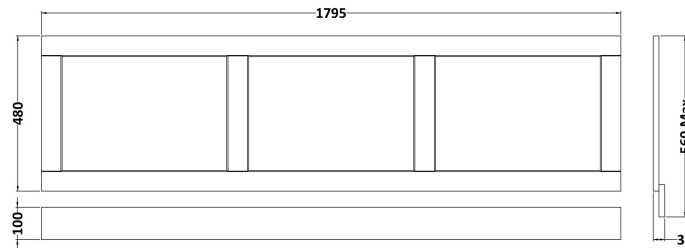

Sales Code: LOP807

Description: 1800 Bath Panel

### Product Dimensions

Height (mm):	560
Width (mm):	1795
Depth (mm):	36
Nett Weight (kg):	14

### Packaging Dimensions

Height (mm):	610
Width (mm):	1830
Depth (mm):	28
Gross Weight (kg):	14.5

### Outer Box Dimensions (If Applicable)

Height (mm):	
Width (mm):	
Depth (mm):	
Gross Weight (kg):	
Barcode:	5056462622958