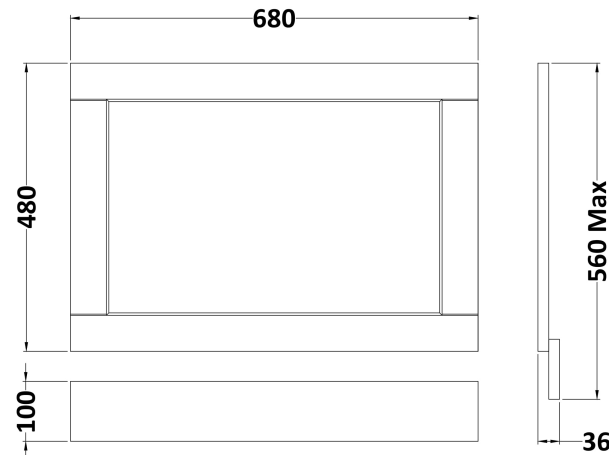

Sales Code: LOP811

Description: 700 Bath Panel

Product Dimensions

Height (mm):	560
Width (mm):	680
Depth (mm):	36
Nett Weight (kg):	4.5

Packaging Dimensions

Height (mm):	610
Width (mm):	710
Depth (mm):	28
Gross Weight (kg):	5

Packaging Data

Box Colour:	Brown Cardboard Box
Box Qty:	1
Label Size:	150 x 100
Label Colour:	White Label
Label Qty:	1

Outer Box Dimensions (If Applicable)

Height (mm):	
Width (mm):	
Depth (mm):	
Gross Weight (kg):	
Barcode:	5056462622965

Product Details

Country of Origin:	United Kingdom
Fitting Instruction:	No
CE Certification:	
FSC Certified Materials:	Yes
Colour:	Hunter Green
Construction Method:	Not Applicable
Construction Type:	Flat-Pack
Cabinet Finish:	Not Applicable
Fascia Finish:	Mdf Vinyl Textured Woodgrain
Cabinet Thickness (mm):	
Fascia Thickness (mm):	18
Drawer Included:	Not Applicable
Drawer Type:	Not Applicable
No of Shelves:	Not Applicable
Hinge Type:	Not Applicable
Hinge Included:	Not Applicable
Adjustable Legs:	Not Applicable
Fixings Included:	Yes
Handle Style:	Not Applicable
Waste Shroud:	Not Applicable
Handle Included:	Not Applicable
Handle Type:	Not Applicable