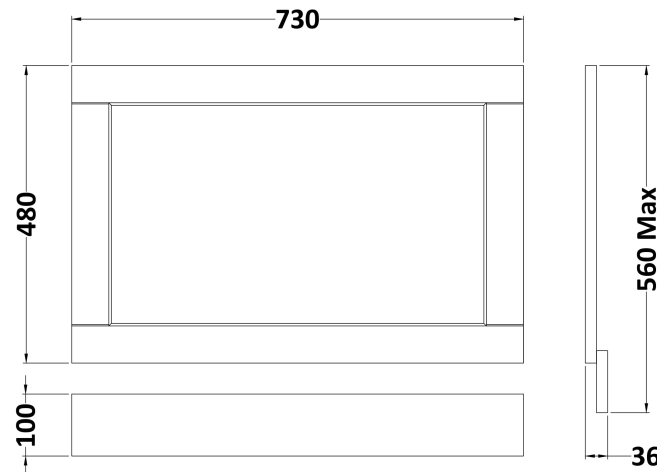

Sales Code: LOP812

Description: 750 Bath Panel

Product Dimensions

Height (mm):	560
Width (mm):	730
Depth (mm):	36
Nett Weight (kg):	5.5

Packaging Dimensions

Height (mm):	610
Width (mm):	760
Depth (mm):	28
Gross Weight (kg):	6

Packaging Data

Box Colour:	Brown Cardboard Box
Box Qty:	1
Label Size:	150 x 100
Label Colour:	White Label
Label Qty:	1

Outer Box Dimensions (If Applicable)

Height (mm):	
Width (mm):	
Depth (mm):	
Gross Weight (kg):	
Barcode:	5056462622972

Product Details

Country of Origin:	United Kingdom
Fitting Instruction:	No
CE Certification:	
FSC Certified Materials:	Yes
Colour:	Hunter Green
Construction Method:	Not Applicable
Construction Type:	Flat-Pack
Cabinet Finish:	Not Applicable
Fascia Finish:	Mdf Vinyl Textured Woodgrain
Cabinet Thickness (mm):	
Fascia Thickness (mm):	18
Drawer Included:	Not Applicable
Drawer Type:	Not Applicable
No of Shelves:	Not Applicable
Hinge Type:	Not Applicable
Hinge Included:	Not Applicable
Adjustable Legs:	Not Applicable
Fixings Included:	Yes
Handle Style:	Not Applicable
Waste Shroud:	Not Applicable
Handle Included:	Not Applicable
Handle Type:	Not Applicable