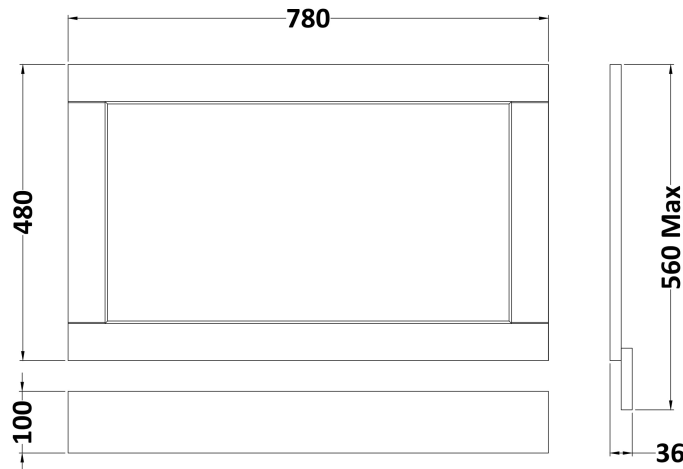

Sales Code: LOP813

Description: 800 Bath Panel

Product Dimensions

Height (mm):	560
Width (mm):	780
Depth (mm):	36
Nett Weight (kg):	6

Packaging Dimensions

Height (mm):	610
Width (mm):	810
Depth (mm):	28
Gross Weight (kg):	6.5

Packaging Data

Box Colour:	Brown Cardboard Box
Box Qty:	1
Label Size:	150 x 100
Label Colour:	White Label
Label Qty:	1

Outer Box Dimensions (If Applicable)

Height (mm):	
Width (mm):	
Depth (mm):	
Gross Weight (kg):	
Barcode:	5056462622989

Product Details

Country of Origin:	United Kingdom
Fitting Instruction:	No
CE Certification:	
FSC Certified Materials:	Yes
Colour:	Hunter Green
Construction Method:	Not Applicable
Construction Type:	Flat-Pack
Cabinet Finish:	Not Applicable
Fascia Finish:	Mdf Vinyl Textured Woodgrain
Cabinet Thickness (mm):	
Fascia Thickness (mm):	18
Drawer Included:	Not Applicable
Drawer Type:	Not Applicable
No of Shelves:	Not Applicable
Hinge Type:	Not Applicable
Hinge Included:	Not Applicable
Adjustable Legs:	Not Applicable
Fixings Included:	Yes
Handle Style:	Not Applicable
Waste Shroud:	Not Applicable
Handle Included:	Not Applicable
Handle Type:	Not Applicable