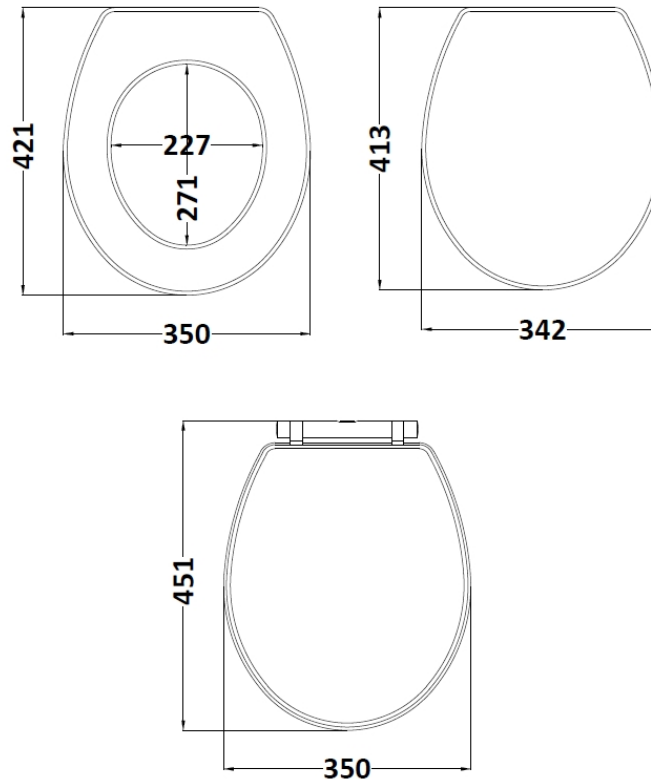

Sales Code: LOS299

Description: Richmond Toilet Seat

Product Dimensions

Length (mm):	451
Width (mm):	350
Height (mm):	60
Nett Weight (kg):	3

Packaging Dimensions

Length (mm):	480
Width (mm):	380
Height (mm):	60
Gross Weight (kg):	3.5

Packaging Data

Box Colour:	Brown Cardboard Box
Box Qty:	1
Label Size:	x
Label Colour:	White Label
Label Qty:	1

Outer Box Dimensions (If Applicable)

Length (mm):	
Width (mm):	
Height (mm):	
Gross Weight (kg):	
Barcode:	5056211818380

Product Details

Country of Origin:	Ireland
Fitting Instruction:	No
CE Certification:	Yes
Product Material:	Mdf Vinyl
Seat Type:	Round
Seat Function:	Soft Close
Hinge Centres (Min):	150
Hinge Centres (Max):	186
Hinge Material:	Zinc Alloy
Colour/Finish:	Storm Grey
Fixing Method:	Top Fix