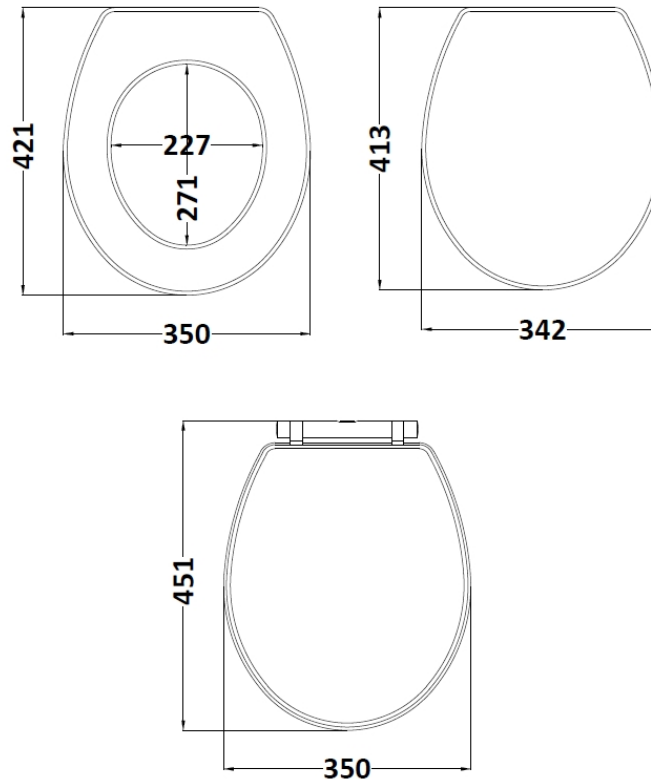

Sales Code: LOS399

Description: Richmond Toilet Seat

Product Dimensions

Length (mm):	451
Width (mm):	350
Height (mm):	60
Nett Weight (kg):	3

Packaging Dimensions

Length (mm):	480
Width (mm):	380
Height (mm):	60
Gross Weight (kg):	3.5

Packaging Data

Box Colour:	Brown Cardboard Box
Box Qty:	1
Label Size:	x
Label Colour:	White Label
Label Qty:	1

Outer Box Dimensions (If Applicable)

Length (mm):	
Width (mm):	
Height (mm):	
Gross Weight (kg):	
Barcode:	5056211818397

Product Details

Country of Origin:	Ireland
Fitting Instruction:	No
CE Certification:	Yes
Product Material:	Mdf Vinyl
Seat Type:	Round
Seat Function:	Soft Close
Hinge Centres (Min):	150
Hinge Centres (Max):	186
Hinge Material:	Zinc Alloy
Colour/Finish:	Twilight Blue
Fixing Method:	Top Fix