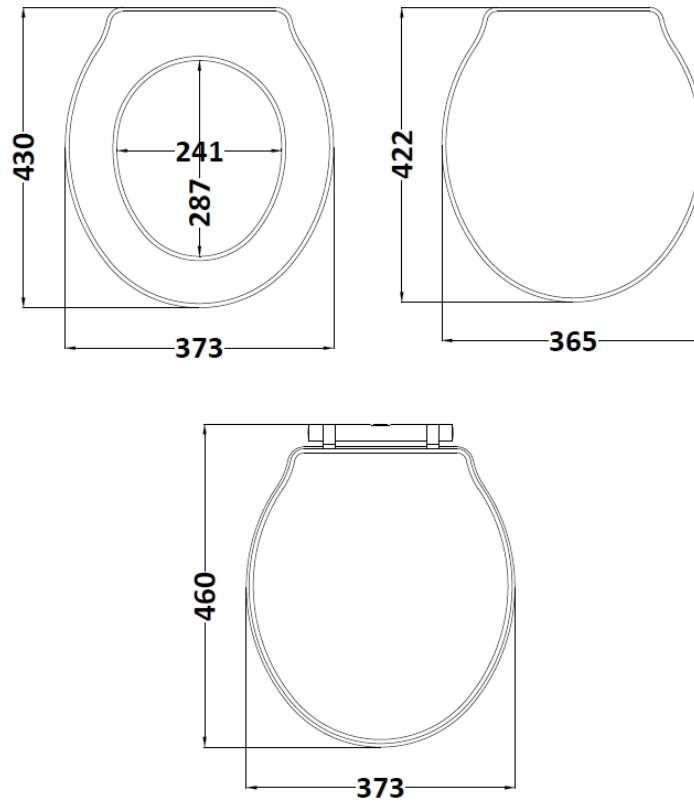

Sales Code: LOS498

Description: Chancery Toilet Seat

Product Dimensions

Length (mm):	460
Width (mm):	373
Height (mm):	60
Nett Weight (kg):	3

Packaging Dimensions

Length (mm):	480
Width (mm):	380
Height (mm):	60
Gross Weight (kg):	3.5

Packaging Data

Box Colour:	Brown Cardboard Box
Box Qty:	1
Label Size:	x
Label Colour:	White Label
Label Qty:	1

Outer Box Dimensions (If Applicable)

Length (mm):	
Width (mm):	
Height (mm):	
Gross Weight (kg):	
Barcode:	5056211818434

Product Details

Country of Origin:	Ireland
Fitting Instruction:	No
CE Certification:	Yes
Product Material:	Mdf Vinyl
Seat Type:	Round
Seat Function:	Soft Close
Hinge Centres (Min):	150
Hinge Centres (Max):	186
Hinge Material:	Zinc Alloy
Colour/Finish:	Timeless Sand
Fixing Method:	Top Fix