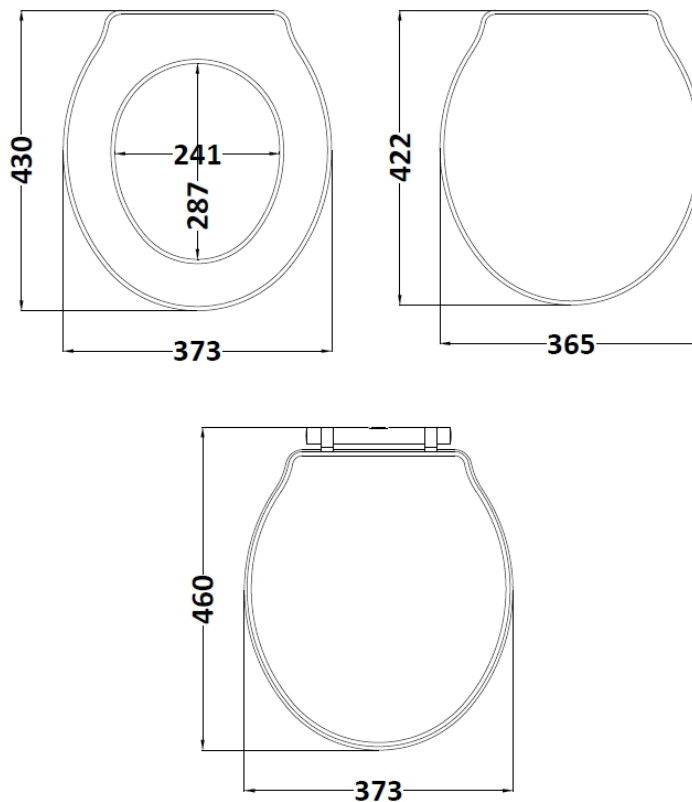

Sales Code: LOS898

Description: Toilet Seat (Ryther)

Product Dimensions

Length (mm):	460
Width (mm):	373
Height (mm):	60
Nett Weight (kg):	3

Packaging Dimensions

Length (mm):	480
Width (mm):	380
Height (mm):	60
Gross Weight (kg):	3.5

Packaging Data

Box Colour:	Brown Cardboard Box
Box Qty:	1
Label Size:	x
Label Colour:	White Label
Label Qty:	1

Outer Box Dimensions (If Applicable)

Length (mm):	
Width (mm):	
Height (mm):	
Gross Weight (kg):	
Barcode:	5056462623009

Product Details

Country of Origin:	United Kingdom
Fitting Instruction:	No
CE Certification:	Yes
Product Material:	Mdf Vinyl
Seat Type:	Round
Seat Function:	Soft Close
Hinge Centres (Min):	150
Hinge Centres (Max):	186
Hinge Material:	Zinc Alloy
Colour/Finish:	Hunter Green
Fixing Method:	Top Fix