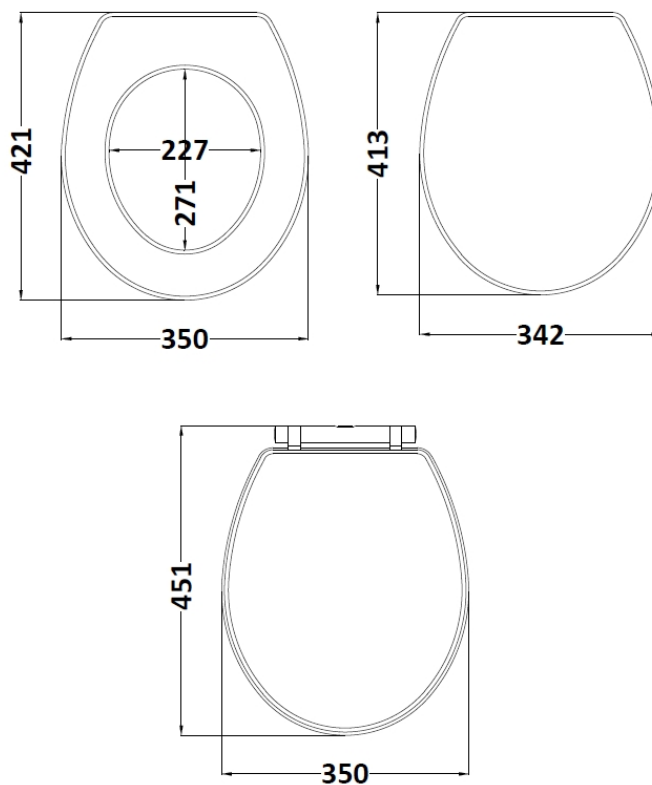

Sales Code: LOS899

Description: Toilet Seat (Carlton)

Product Dimensions

Length (mm):	451
Width (mm):	350
Height (mm):	60
Nett Weight (kg):	3

Packaging Dimensions

Length (mm):	480
Width (mm):	380
Height (mm):	60
Gross Weight (kg):	3.5

Packaging Data

Box Colour:	Brown Cardboard Box
Box Qty:	1
Label Size:	x
Label Colour:	White Label
Label Qty:	1

Outer Box Dimensions (If Applicable)

Length (mm):	
Width (mm):	
Height (mm):	
Gross Weight (kg):	
Barcode:	5056462622996

Product Details

Country of Origin:	United Kingdom
Fitting Instruction:	No
CE Certification:	Yes
Product Material:	Mdf Vinyl
Seat Type:	Round
Seat Function:	Soft Close
Hinge Centres (Min):	150
Hinge Centres (Max):	186
Hinge Material:	Zinc Alloy
Colour/Finish:	Hunter Green
Fixing Method:	Top Fix