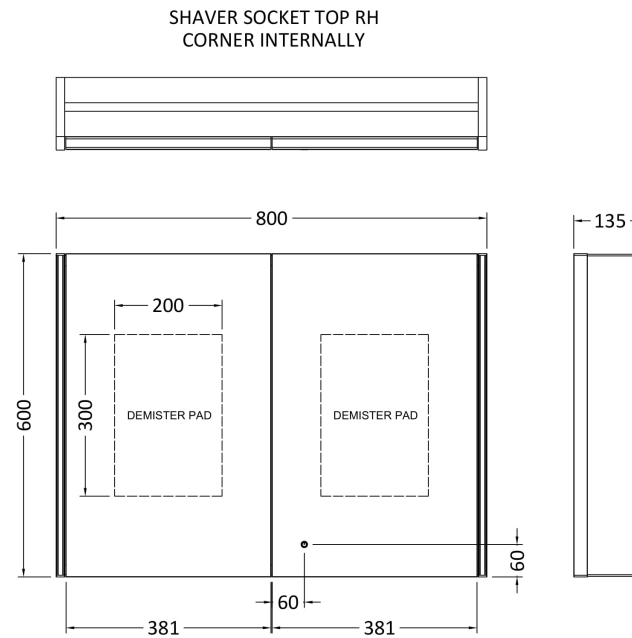

Sales Code: LQ094

Description: Leda Led 2 Door Mirror Cabinet 600X800mm

Product Dimensions

Height (mm):	600
Width (mm):	800
Depth (mm):	135
Nett Weight (kg):	21.5

Packaging Dimensions

Height (mm):	210
Width (mm):	971
Depth (mm):	710
Gross Weight (kg):	22

Packaging Data

Box Colour:	Brown Cardboard Box
Box Qty:	1
Label Size:	50 x 100
Label Colour:	White Label
Label Qty:	1

Outer Box Dimensions (If Applicable)

Height (mm):	760
Width (mm):	915
Depth (mm):	205
Gross Weight (kg):	0
Barcode:	5055275881132

Product Details

Country of Origin:	China			
Fitting Instruction:	No			
Certification:	CE: Yes	FSC: N/A	WEEE: Yes	RoHS: Yes
	EMC: Yes	LYD: Yes	ECOMP:	ECIRC:

Product Material:	Aluminium
Colour/Finish:	Silver Grey
No of Shelves:	2
Fixings Included:	No
Light Power Source:	Mains Supply
No of Lights:	2
Bulb Type:	Led
Voltage:	12
Operation Method:	Touch Sensor
Bulb Watt:	16.8
Product Features:	Shaver Socket, Demister
Illuminated:	Yes