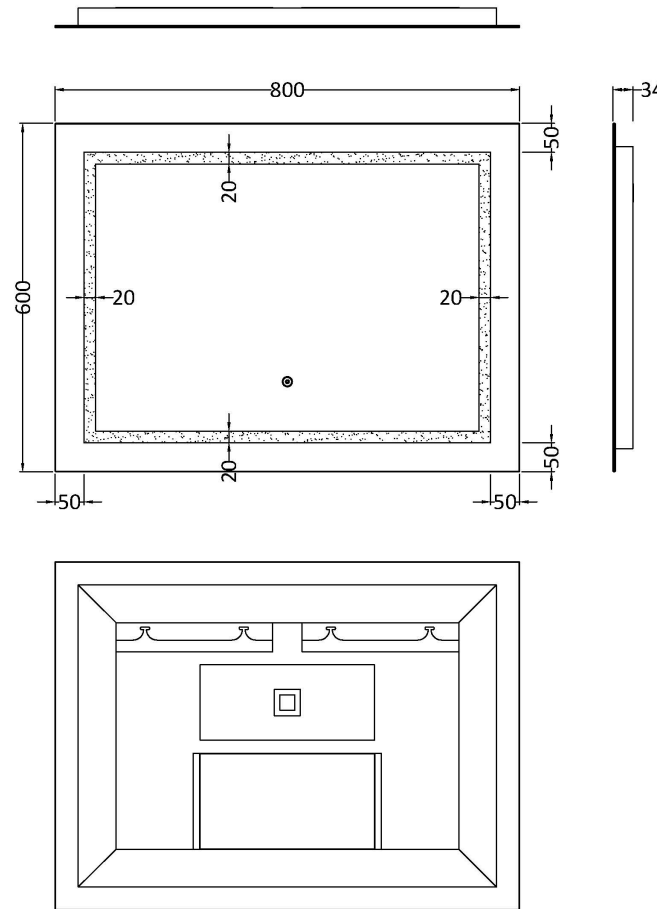

Sales Code: LQ506

Description: 600X800 Led Touch Sensor Mirror

Product Dimensions

Height (mm):	600
Width (mm):	800
Depth (mm):	34
Nett Weight (kg):	5

Packaging Dimensions

Height (mm):	105
Width (mm):	913
Depth (mm):	723
Gross Weight (kg):	7

Packaging Data

Box Colour:	Brown Cardboard Box - Printed
Box Qty:	1
Label Size:	x
Label Colour:	Not Applicable
Label Qty:	

Outer Box Dimensions (If Applicable)

Height (mm):	
Width (mm):	
Depth (mm):	
Gross Weight (kg):	
Barcode:	5056462638591