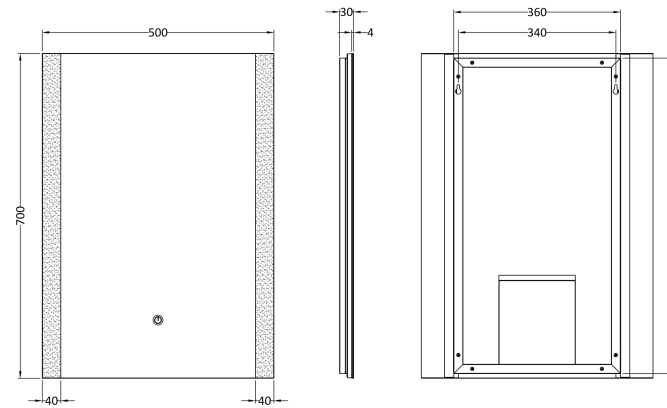

Sales Code: LQ601

Description: 700X500 Ambient Mirror

Product Dimensions

Height (mm):	700
Width (mm):	500
Depth (mm):	30
Nett Weight (kg):	5

Packaging Dimensions

Height (mm):	105
Width (mm):	613
Depth (mm):	823
Gross Weight (kg):	7

Packaging Data

Box Colour:	Brown Cardboard Box - Printed
Box Qty:	1
Label Size:	x
Label Colour:	Not Applicable
Label Qty:	

Outer Box Dimensions (If Applicable)

Height (mm):	
Width (mm):	
Depth (mm):	
Gross Weight (kg):	
Barcode:	5056211890638