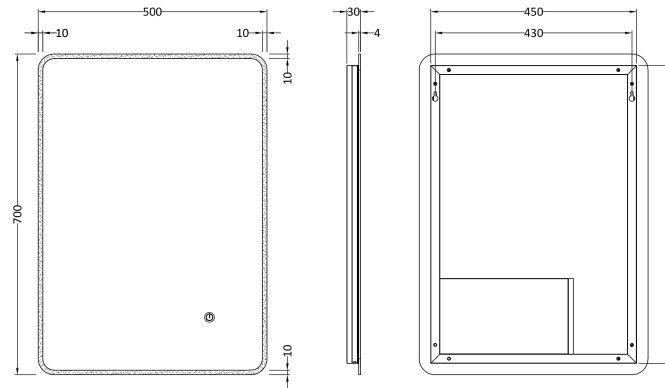

Sales Code: LQ603

Description: 700X500 Ambient Mirror

Product Dimensions

Height (mm):	700
Width (mm):	500
Depth (mm):	30
Nett Weight (kg):	5

Packaging Dimensions

Height (mm):	105
Width (mm):	613
Depth (mm):	823
Gross Weight (kg):	7

Packaging Data

Box Colour:	Brown Cardboard Box - Printed
Box Qty:	1
Label Size:	x
Label Colour:	Not Applicable
Label Qty:	

Outer Box Dimensions (If Applicable)

Height (mm):	
Width (mm):	
Depth (mm):	
Gross Weight (kg):	
Barcode:	5056211890652