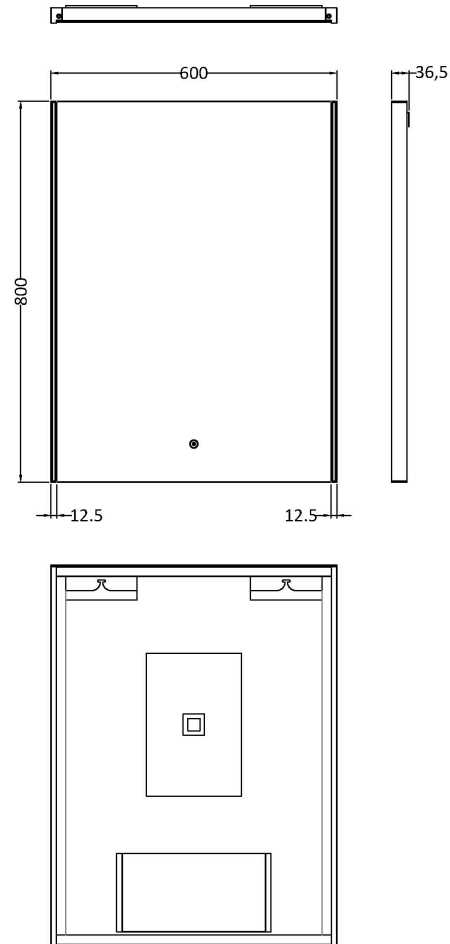

Sales Code: LQ604

Description: 800X600 Ambient Touch Sensor Mirror

Product Dimensions

Height (mm):	800
Width (mm):	600
Depth (mm):	37
Nett Weight (kg):	5

Packaging Dimensions

Height (mm):	105
Width (mm):	713
Depth (mm):	923
Gross Weight (kg):	7

Packaging Data

Box Colour:	Brown Cardboard Box - Printed
Box Qty:	1
Label Size:	x
Label Colour:	Not Applicable
Label Qty:	

Outer Box Dimensions (If Applicable)

Height (mm):	
Width (mm):	
Depth (mm):	
Gross Weight (kg):	
Barcode:	5056462638577