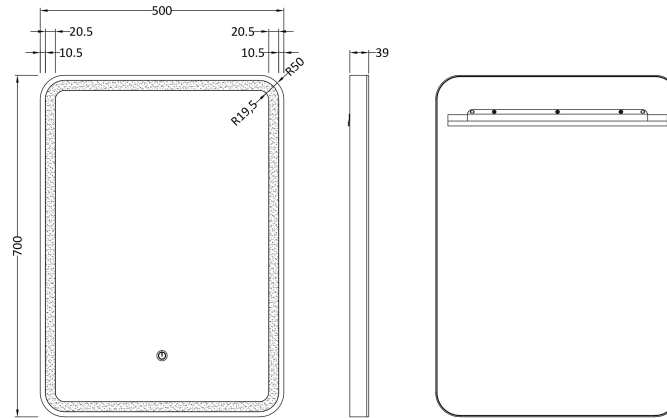

Sales Code: LQ703

Description: 700X500 Framed Touch Sensor Mirror

Product Dimensions

Height (mm):	700
Width (mm):	500
Depth (mm):	33
Nett Weight (kg):	5

Packaging Dimensions

Height (mm):	100
Width (mm):	615
Depth (mm):	825
Gross Weight (kg):	7

Packaging Data

Box Colour:	Brown Cardboard Box - Printed
Box Qty:	1
Label Size:	x
Label Colour:	
Label Qty:	

Outer Box Dimensions (If Applicable)

Height (mm):	
Width (mm):	
Depth (mm):	
Gross Weight (kg):	
Barcode:	5056462638676

Product Details

Country of Origin:	China			
Fitting Instruction:	No			
Certification:	CE:	FSC: No	WEEE: Yes	RoHS: Yes
	EMC: Yes	LYD: Yes	ECOMP:	ECIRC:
Product Material:	Aluminium			
Colour/Finish:	Silver			
No of Shelves:	0			
Fixings Included:	Yes			
Light Power Source:	Mains Supply			
No of Lights:	2			
Bulb Type:	Led 6000K			
Voltage:	12			
Operation Method:	Touch Sensor			
Bulb Watt:	21			
Product Features:	Demister			
Illuminated:	Yes			