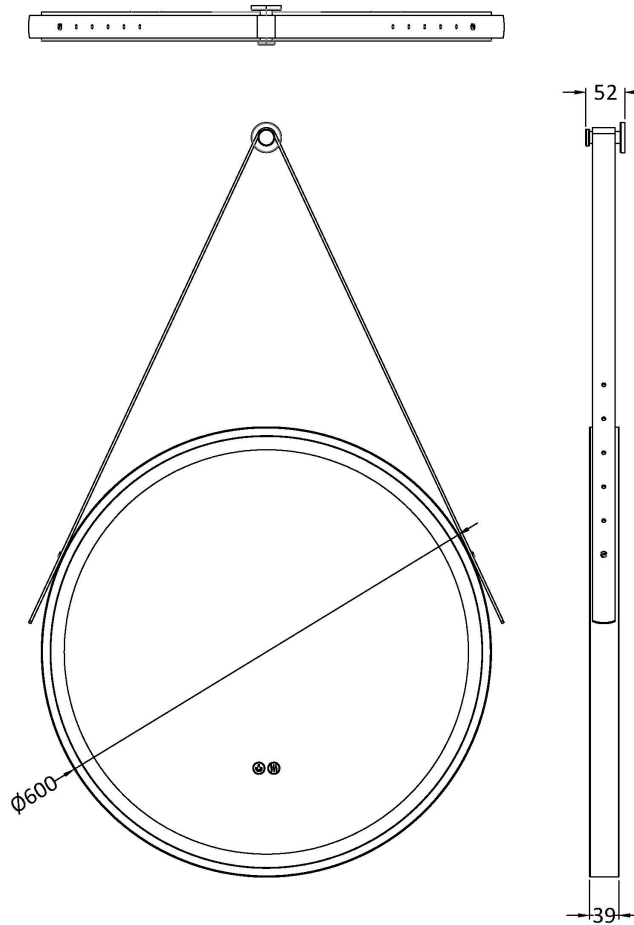

Sales Code: LQ712

Description: 600mm Round Illuminated Mirror

Product Dimensions

Height (mm):	600
Width (mm):	600
Depth (mm):	40
Nett Weight (kg):	5

Packaging Dimensions

Height (mm):	105
Width (mm):	700
Depth (mm):	700
Gross Weight (kg):	7

Packaging Data

Box Colour:	Brown Cardboard Box - Printed
Box Qty:	1
Label Size:	x
Label Colour:	
Label Qty:	

Outer Box Dimensions (If Applicable)

Height (mm):	
Width (mm):	
Depth (mm):	
Gross Weight (kg):	
Barcode:	5056462654348