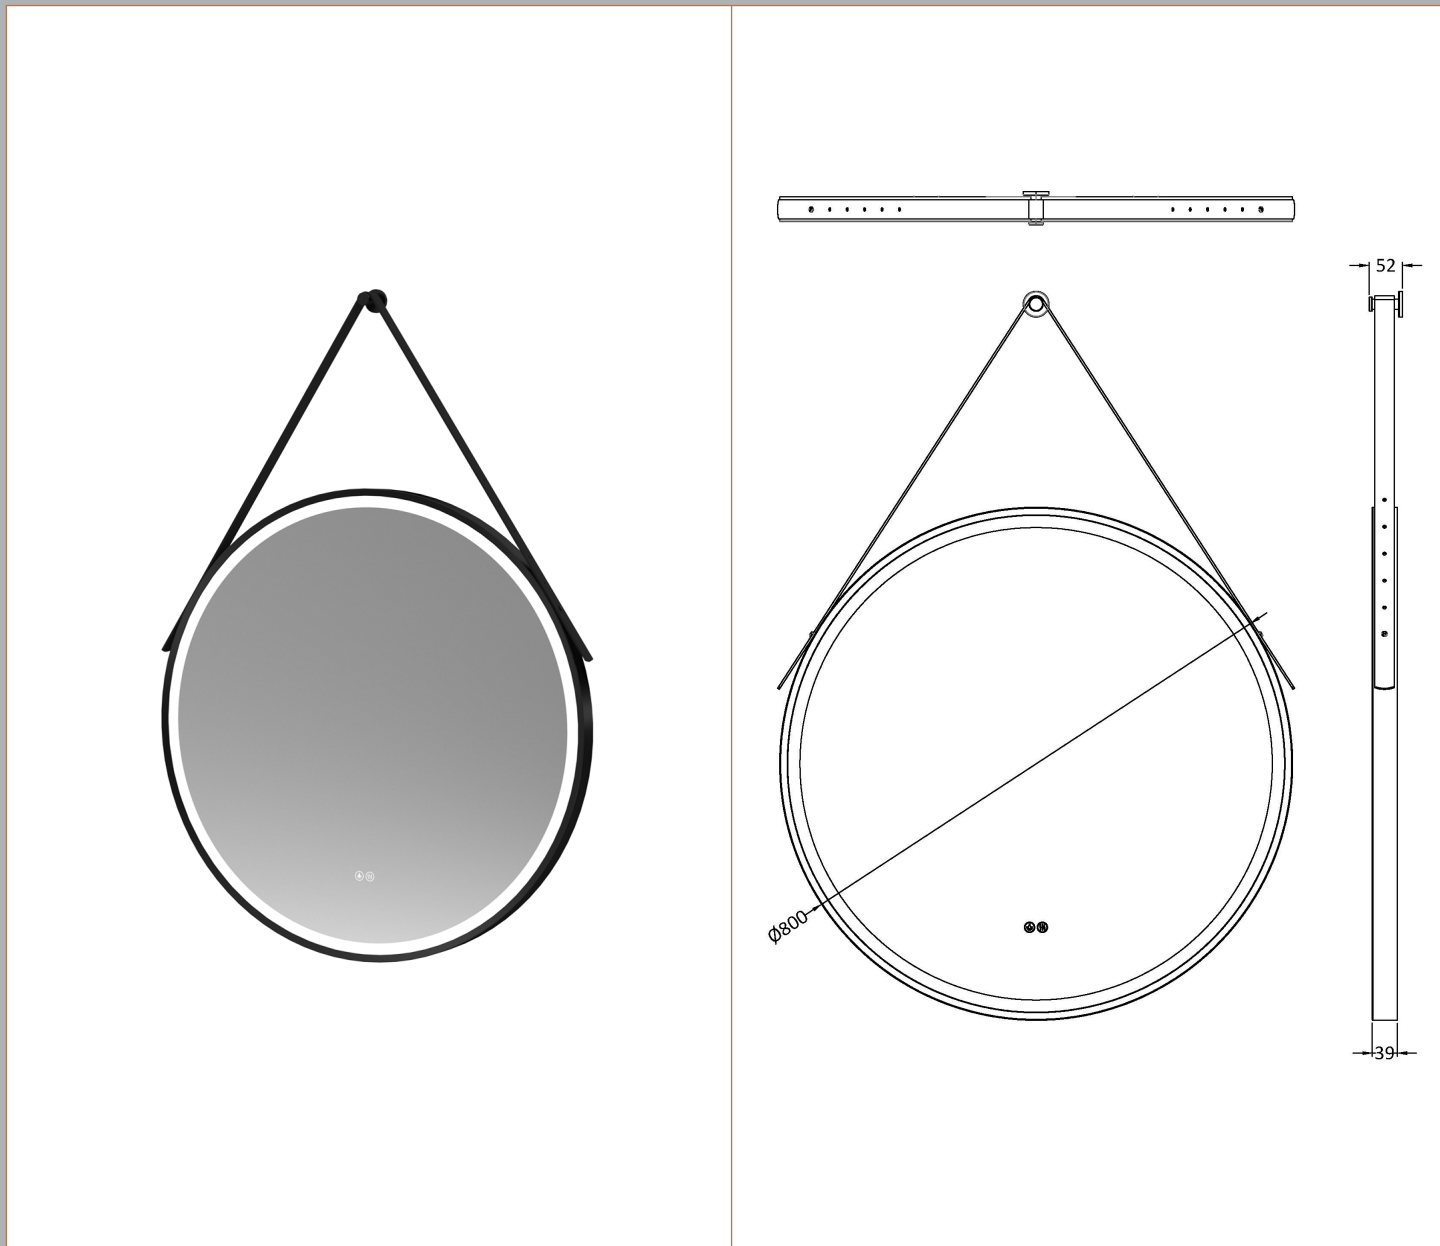

Sales Code: LQ721

Description: 800mm Round Illuminated Mirror

Product Dimensions

Height (mm):	800
Width (mm):	800
Depth (mm):	40
Nett Weight (kg):	10

Packaging Dimensions

Height (mm):	105
Width (mm):	900
Depth (mm):	900
Gross Weight (kg):	10

Packaging Data

Box Colour:	Brown Cardboard Box - Printed
Box Qty:	1
Label Size:	x
Label Colour:	
Label Qty:	

Outer Box Dimensions (If Applicable)

Height (mm):	
Width (mm):	
Depth (mm):	
Gross Weight (kg):	
Barcode:	5056462654362

Product Details

Country of Origin:	China			
Fitting Instruction:	No			
Certification:	CE:	FSC: No	WEEE: Yes	RoHS: Yes
	EMC: Yes	LYD: Yes	ECOMP:	ECIRC:

Product Material:	Aluminium
Colour/Finish:	Black
No of Shelves:	0
Fixings Included:	Yes
Light Power Source:	Mains Supply
No of Lights:	2
Bulb Type:	Led 6000K
Voltage:	12
Operation Method:	Touch Sensor
Bulb Watt:	21
Product Features:	Demister
Illuminated:	Yes