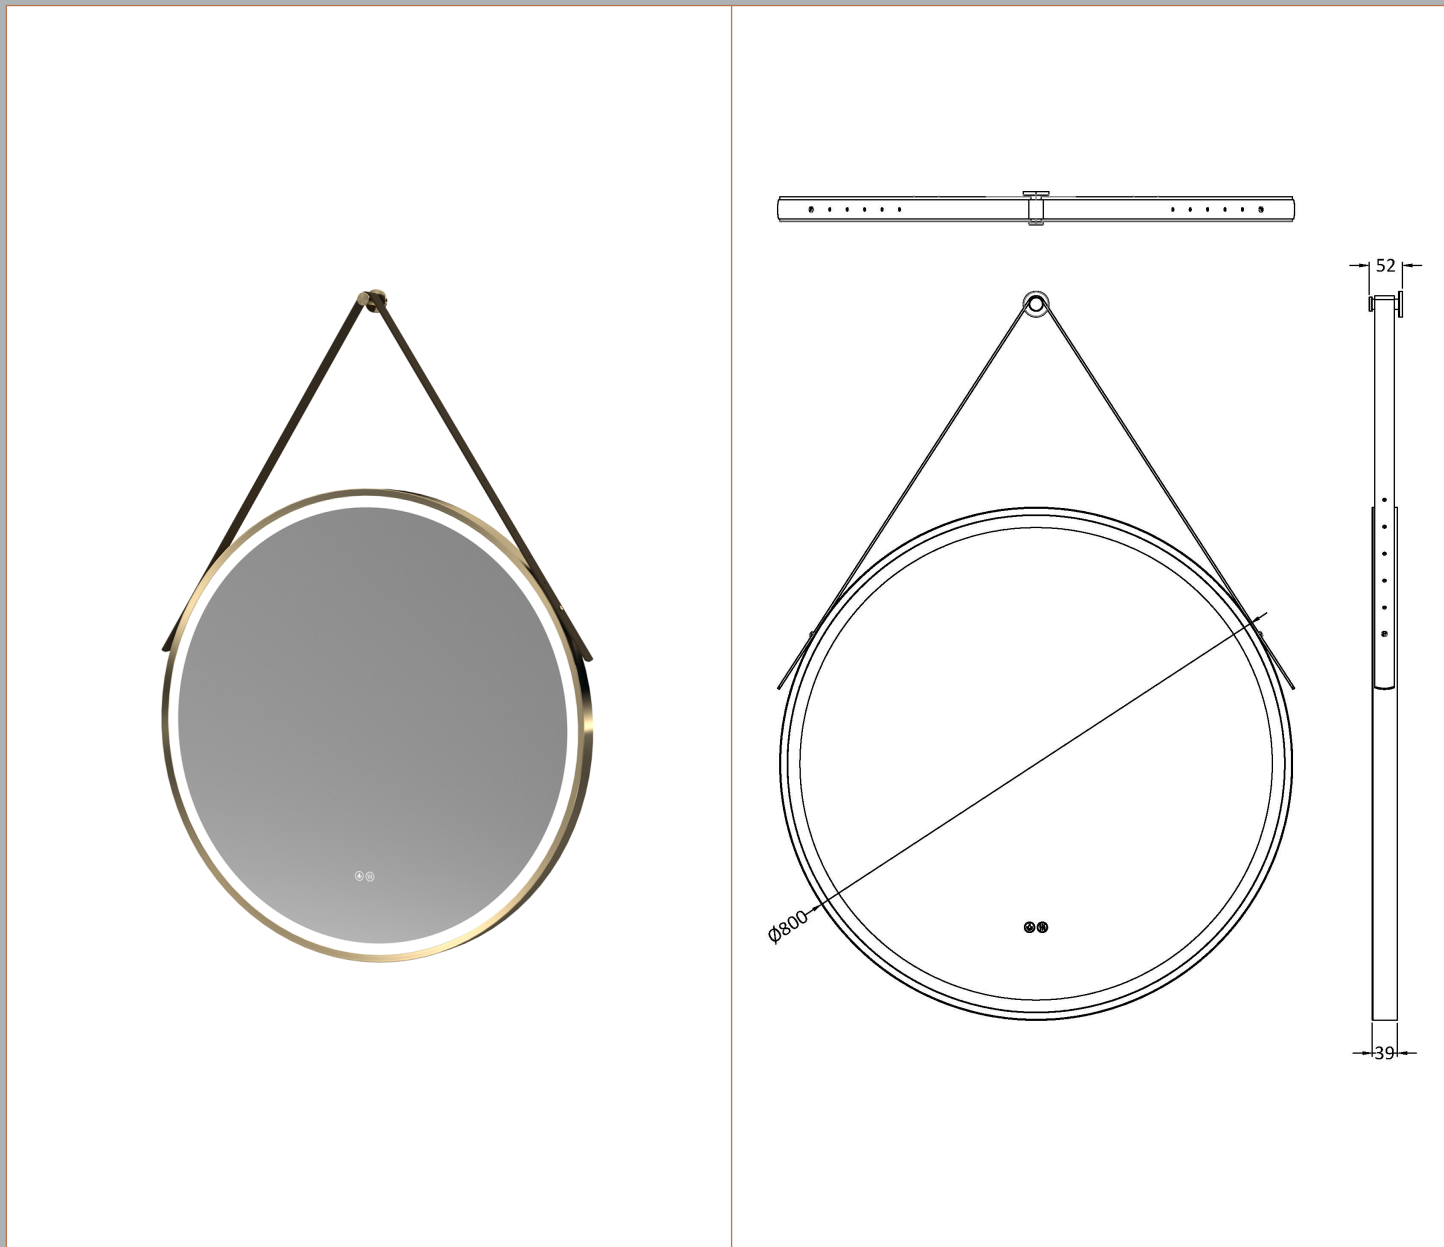

Sales Code: LQ722

Description: 800mm Round Illuminated Mirror

### Product Dimensions

|                   |     |
|-------------------|-----|
| Height (mm):      | 800 |
| Width (mm):       | 800 |
| Depth (mm):       | 40  |
| Nett Weight (kg): | 10  |

### Packaging Dimensions

|                    |     |
|--------------------|-----|
| Height (mm):       | 105 |
| Width (mm):        | 900 |
| Depth (mm):        | 900 |
| Gross Weight (kg): | 10  |