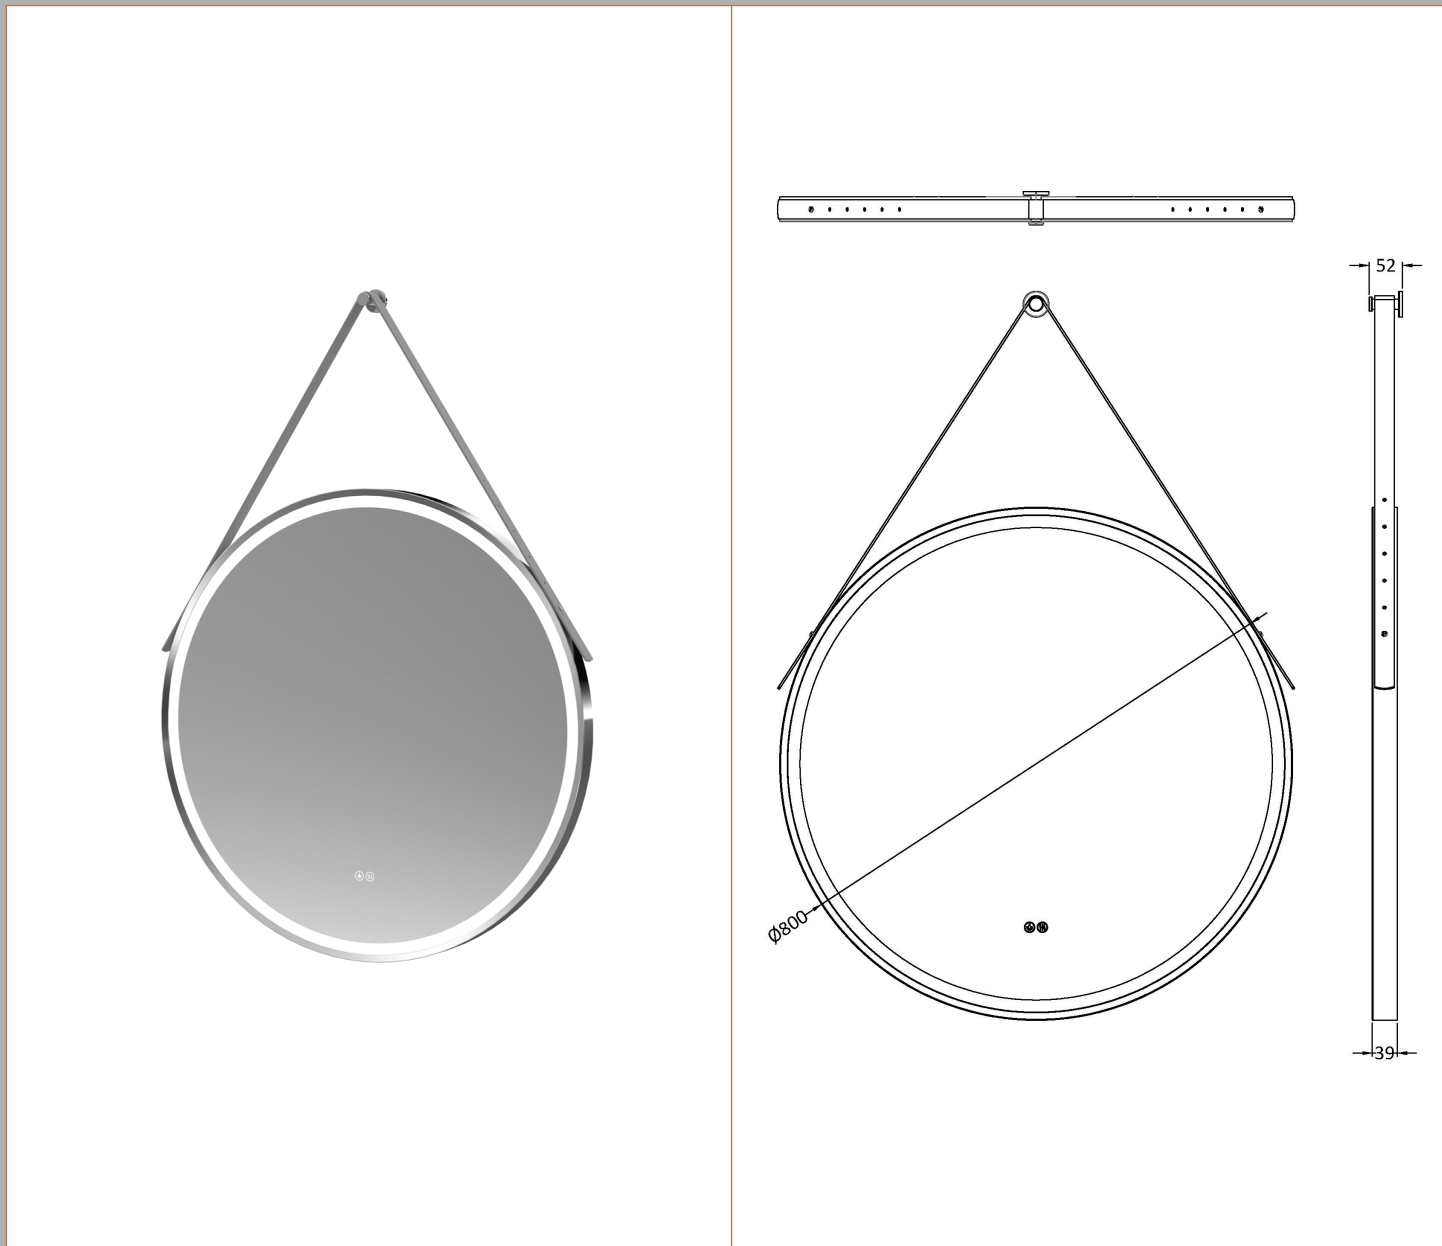

Sales Code: LQ723

Description: 800mm Round Illuminated Mirror

Product Dimensions

Height (mm):	800
Width (mm):	800
Depth (mm):	40
Nett Weight (kg):	10

Packaging Dimensions

Height (mm):	105
Width (mm):	900
Depth (mm):	900
Gross Weight (kg):	10

Packaging Data

Box Colour:	Brown Cardboard Box - Printed
Box Qty:	1
Label Size:	x
Label Colour:	
Label Qty:	

Outer Box Dimensions (If Applicable)

Height (mm):	
Width (mm):	
Depth (mm):	
Gross Weight (kg):	
Barcode:	5056462654386

Product Details

Country of Origin:	China
Fitting Instruction:	No
Certification:	CE: FSC: No WEEE: Yes RoHS: Yes
	EMC: Yes LYD: Yes ECOMP: ECIRC:

Product Material:	Aluminium
Colour/Finish:	Chrome
No of Shelves:	0
Fixings Included:	Yes
Light Power Source:	Mains Supply
No of Lights:	2
Bulb Type:	Led 6000K
Voltage:	12
Operation Method:	Touch Sensor
Bulb Watt:	21
Product Features:	Demister
Illuminated:	Yes