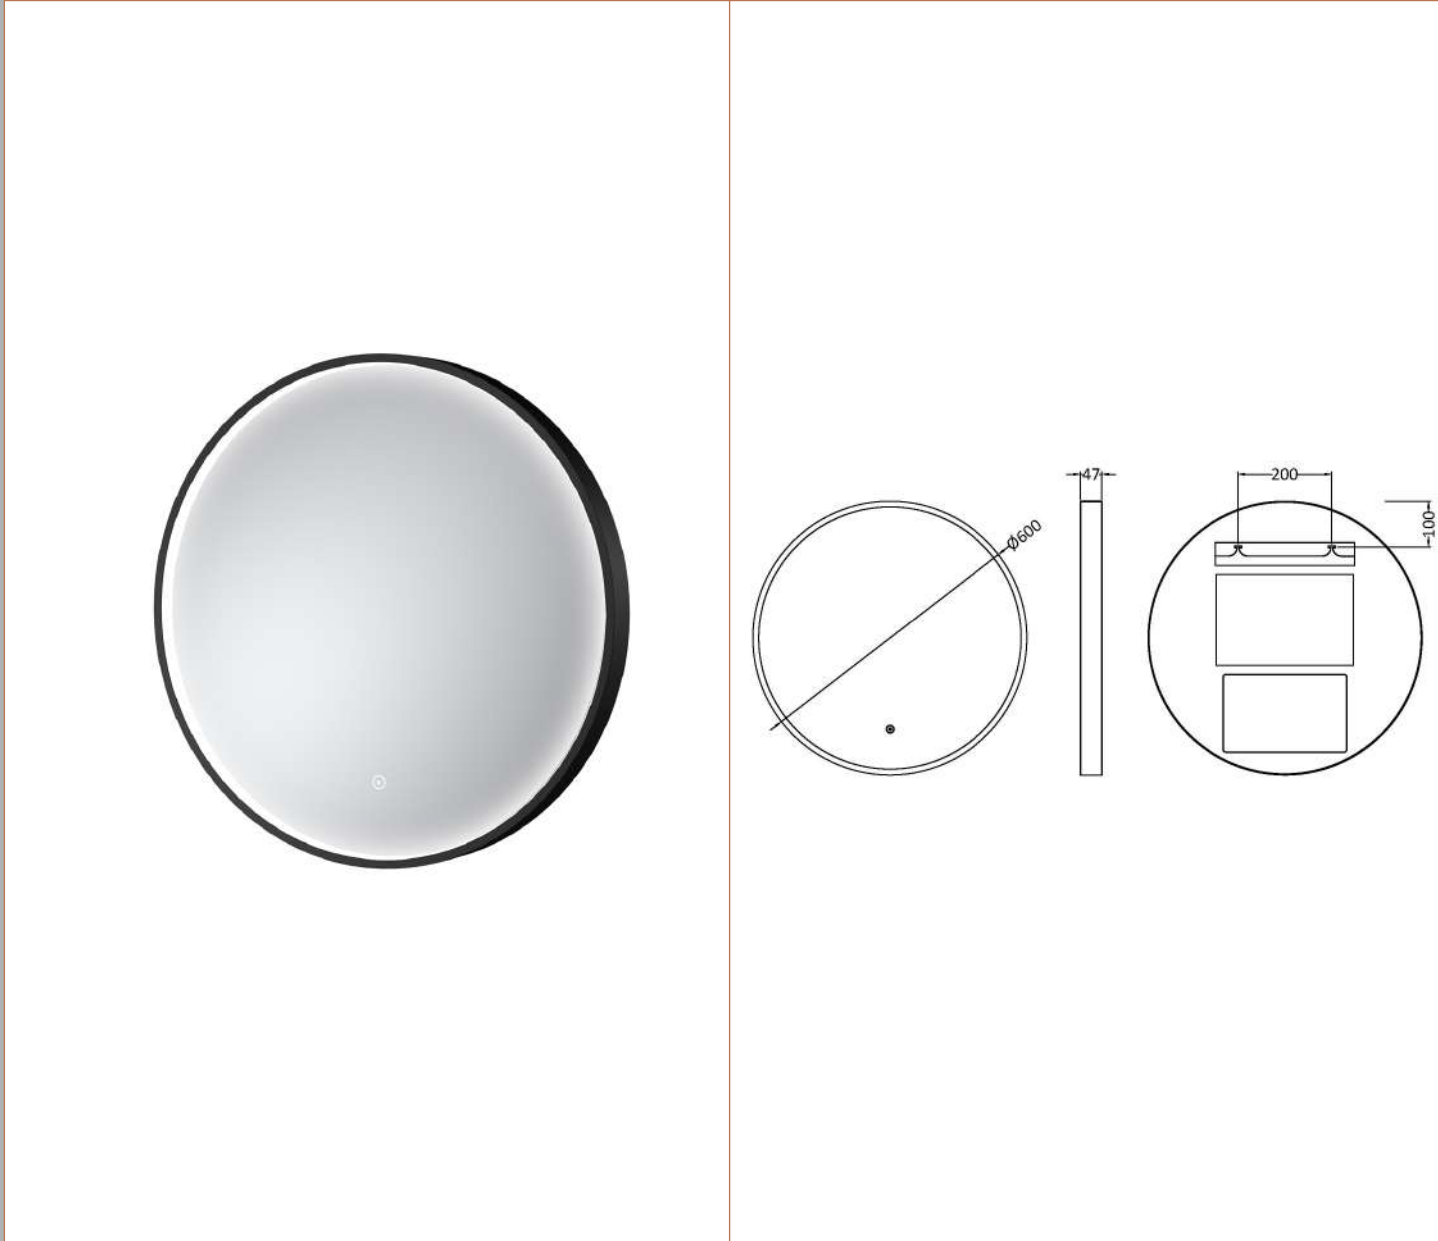

Sales Code: LQ741

Description: Led Mirror 600mm Diameter

Product Dimensions

Height (mm):	600
Width (mm):	600
Depth (mm):	47
Nett Weight (kg):	6.5

Packaging Dimensions

Height (mm):	105
Width (mm):	700
Depth (mm):	700
Gross Weight (kg):	7

Packaging Data

Box Colour:	Brown Cardboard Box - Printed
Box Qty:	1
Label Size:	x
Label Colour:	
Label Qty:	

Outer Box Dimensions (If Applicable)

Height (mm):	
Width (mm):	
Depth (mm):	
Gross Weight (kg):	
Barcode:	5056678477854

Product Details

Country of Origin:	China		
Fitting Instruction:	No		
Certification: CE & UKCA:	FSC: No	WEEE: Yes	RoHS: Yes
EMC: Yes	LYD: Yes	ECOMP:	ECIRC:
Product Material:	Aluminium		
Colour/Finish:	Black		
No of Shelves:	0		
Fixings Included:	Yes		
Light Power Source:	Mains Supply		
No of Lights:	2		
Bulb Type:	Led 6000K		
Voltage:	12		
Operation Method:	Touch Sensor		
Bulb Watt:	21		
Product Features:	Demister		
Illuminated:	Yes		