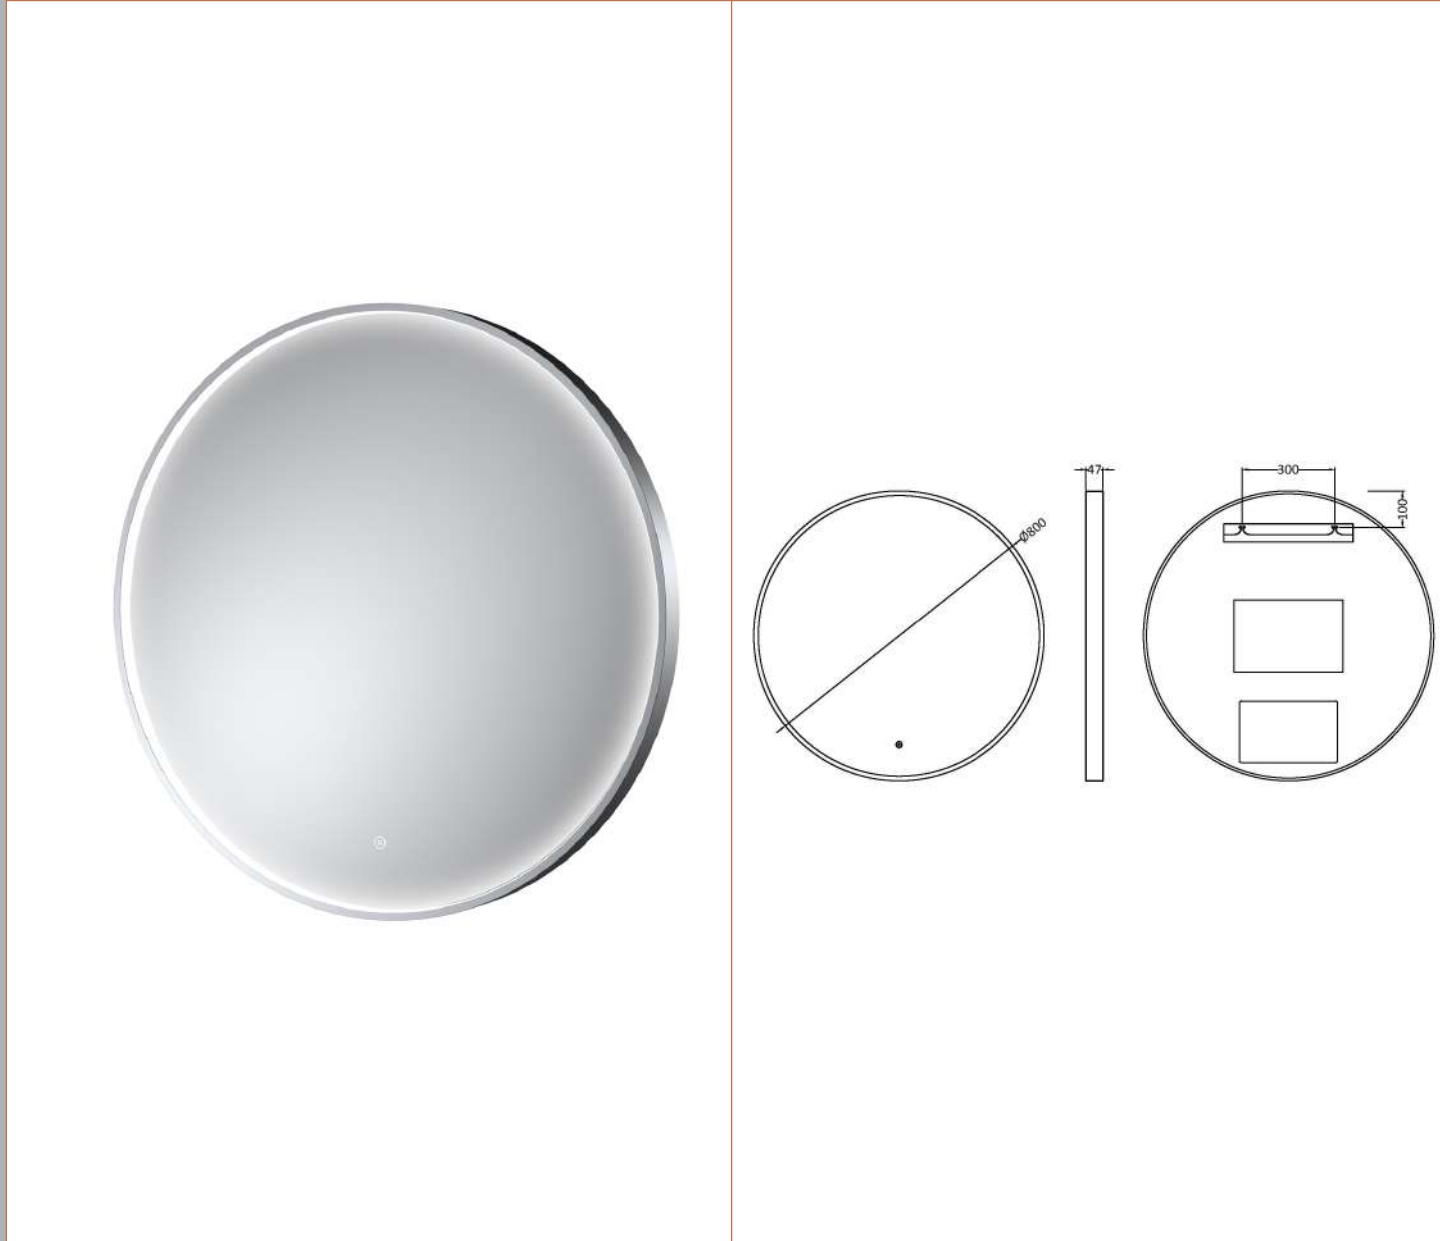

Sales Code: LQ753

Description: Led Mirror 800mm Diameter

Product Dimensions

Height (mm):	800
Width (mm):	800
Depth (mm):	47
Nett Weight (kg):	6.5

Packaging Dimensions

Height (mm):	105
Width (mm):	900
Depth (mm):	900
Gross Weight (kg):	7

Packaging Data

Box Colour:	Brown Cardboard Box - Printed
Box Qty:	1
Label Size:	x
Label Colour:	
Label Qty:	

Outer Box Dimensions (If Applicable)

Height (mm):	
Width (mm):	
Depth (mm):	
Gross Weight (kg):	
Barcode:	5056678477878

Product Details

Country of Origin:	China
Fitting Instruction:	No
Certification: CE & UKCA:	FSC: No WEEE: Yes RoHS: Yes
EMC: Yes	LYD: Yes ECOMP: ECIRC:
Product Material:	Aluminium
Colour/Finish:	Stainless Steel
No of Shelves:	0
Fixings Included:	Yes
Light Power Source:	Mains Supply
No of Lights:	2
Bulb Type:	Led 6000K
Voltage:	12
Operation Method:	Touch Sensor
Bulb Watt:	21
Product Features:	Demister
Illuminated:	Yes