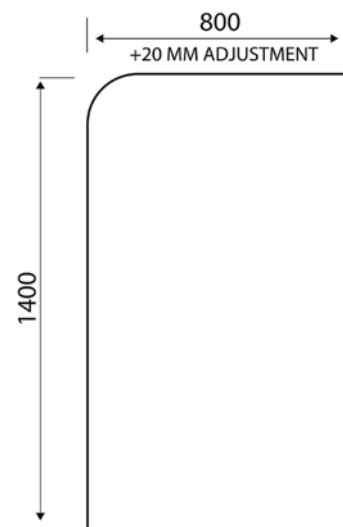

Product Name	LS102BB
Product Description	Brushed Brass Radius Bathscreen 800x1400
Product Transportation	
Barcode	5060964935690
Country of origin	CH
Commodity code	7610909095
Product Measurements	
Product Weight (KG)	15.5
Product Width (mm)	800
Product Height (mm)	1400
Product Depth (mm)	6
Product Length (mm)	0
Primary Packed Measurements	
Packaged Weight	17.1
Packed Length	1460
Packed Width	830
Packed Height	40
Packaging Weights	
Card (kg)	1.8
Paper (kg)	0.8
Wood (kg)	0
Plastic (kg)	0.161
Compliance DOP	

General Information	
Construction Material	Aluminium, Glass
Installation type	Wall Mounted
Colour / Finish	Brushed Brass, Clear glass
Enclosure Attributes	
Adjustment	790-800
Aqua-Shield (easy clean)	No
Hinge Type	Hingle
Door Type	Bath Screen
Frame Type	Semi Framed
Glass Type	Clear
Radius	R100
Entry Width	N/a
Door in swing (°)	90
Door Out Swing (°)	90
Enclosure Shape	Straight
Glass Thickness (mm)	6
Profile Finish / Colour	Brushed Brass
Profile Material	Aluminium

**Dimensions**  
(measurements in mm)